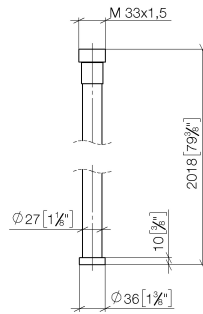

WATER TUBE Kneipp hose black 2000 mm - Matte Black

28 286 979

- hose nozzle with sleeve M33
- with holding ring

	Matte Black	28 286 979-33
	Chrome	28 286 979-00
	Brushed Platinum	28 286 979-06
	Platinum	28 286 979-08
	Dark Chrome	28 286 979-19
	Brushed Durabronze (23kt Gold)	28 286 979-28
	Brushed Champagne (22kt Gold)	28 286 979-46
	Champagne (22kt Gold)	28 286 979-47
	Brushed Chrome	28 286 979-93
	Brushed Dark Platinum	28 286 979-99

WATER TUBE Kneipp hose black 2000 mm - Matte Black

28 286 979

mm [inches]

Flow rate chart

WATER TUBE Kneipp hose black 2000 mm - Matte Black

28 286 979

Parts for other
finishes can be found
here: [Chrome](#)