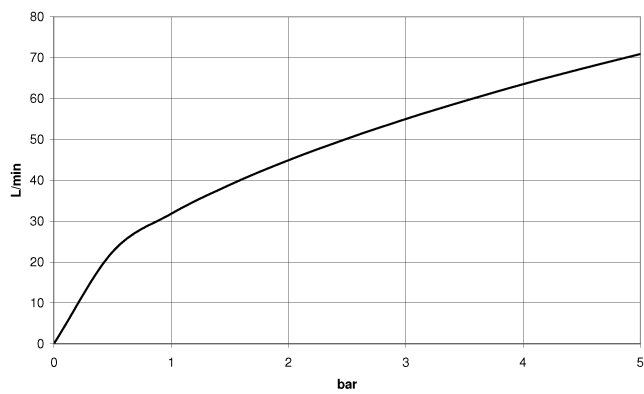

WATER TUBE Kneipp hose black 2000 mm - Matte Black

28 286 979

- hose nozzle with sleeve M33
- with holding ring

	Matte Black	28 286 979-33
	Chrome	28 286 979-00
	Brushed Platinum	28 286 979-06
	Platinum	28 286 979-08
	Dark Chrome	28 286 979-19
	Brushed Durabronze (23kt Gold)	28 286 979-28
	Brushed Champagne (22kt Gold)	28 286 979-46
	Champagne (22kt Gold)	28 286 979-47
	Brushed Chrome	28 286 979-93
	Brushed Dark Platinum	28 286 979-99

WATER TUBE Kneipp hose black 2000 mm - Matte Black

28 286 979

mm [inches]

Flow rate chart

WATER TUBE Kneipp hose black 2000 mm - Matte Black

28 286 979

Parts for other
finishes can be found
here: [Chrome](#)