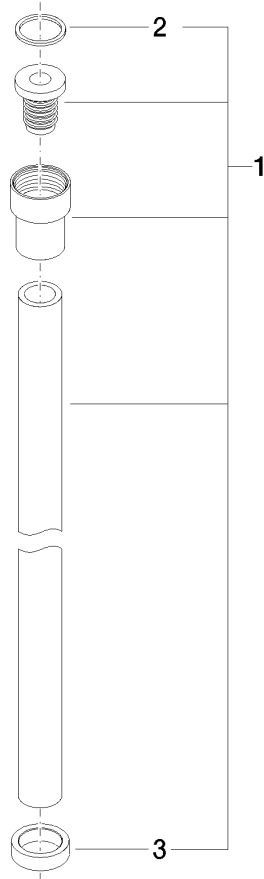

WATER TUBE Kneipp hose black 2000 mm - Brushed Champagne (22kt Gold)

28 286 979

- hose nozzle with sleeve M33
- with holding ring

	Brushed Champagne (22kt Gold)	28 286 979-46
	Chrome	28 286 979-00
	Brushed Platinum	28 286 979-06
	Platinum	28 286 979-08
	Dark Chrome	28 286 979-19
	Brushed Durabronze (23kt Gold)	28 286 979-28
	Matte Black	28 286 979-33
	Champagne (22kt Gold)	28 286 979-47
	Brushed Chrome	28 286 979-93
	Brushed Dark Platinum	28 286 979-99

WATER TUBE Kneipp hose black 2000 mm - Brushed Champagne (22kt Gold)

28 286 979

mm [inches]

Flow rate chart

WATER TUBE Kneipp hose black 2000 mm - Brushed Champagne (22kt Gold)

28 286 979

Parts for other finishes can be found here: [Chrome](#)

WATER TUBE Kneipp hose black 2000 mm - Brushed Champagne (22kt Gold)

28 286 979

Spare parts list