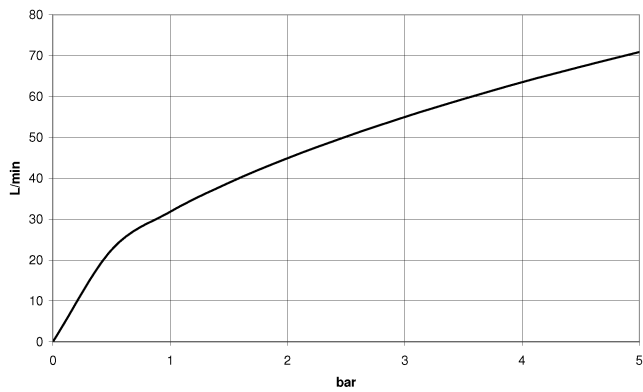

WATER TUBE Kneipp hose black 2000 mm - Brushed Champagne (22kt Gold)

28 286 979

- hose nozzle with sleeve M33
- with holding ring

	Brushed Champagne (22kt Gold)	28 286 979-46
	Chrome	28 286 979-00
	Brushed Platinum	28 286 979-06
	Platinum	28 286 979-08
	Dark Chrome	28 286 979-19
	Brushed Durabronze (23kt Gold)	28 286 979-28
	Matte Black	28 286 979-33
	Champagne (22kt Gold)	28 286 979-47
	Brushed Chrome	28 286 979-93
	Brushed Dark Platinum	28 286 979-99

WATER TUBE Kneipp hose black 2000 mm - Brushed Champagne (22kt Gold)

28 286 979

mm [inches]

Flow rate chart

WATER TUBE Kneipp hose black 2000 mm - Brushed Champagne (22kt Gold)

28 286 979

Parts for other
finishes can be found
here: [Chrome](#)