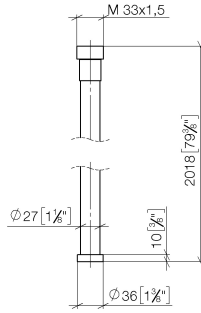

WATER TUBE Kneipp hose black 2000 mm - Brushed Champagne (22kt Gold)

28 286 979

- hose nozzle with sleeve M33
- with holding ring

	Brushed Champagne (22kt Gold)	28 286 979-46
	Chrome	28 286 979-00
	Brushed Platinum	28 286 979-06
	Platinum	28 286 979-08
	Dark Chrome	28 286 979-19
	Brushed Durabronze (23kt Gold)	28 286 979-28
	Matte Black	28 286 979-33
	Champagne (22kt Gold)	28 286 979-47
	Brushed Chrome	28 286 979-93
	Brushed Dark Platinum	28 286 979-99

WATER TUBE Kneipp hose black 2000 mm - Brushed Champagne (22kt Gold)

28 286 979

mm [inches]

Flow rate chart

WATER TUBE Kneipp hose black 2000 mm - Brushed Champagne (22kt Gold)

28 286 979

Parts for other
finishes can be found
here: [Chrome](#)