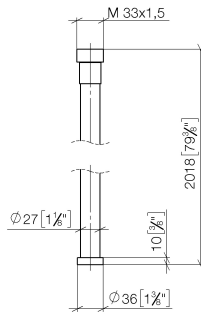

WATER TUBE Kneipp hose black 2000 mm - Champagne (22kt Gold)

28 286 979

- hose nozzle with sleeve M33
- with holding ring

	Champagne (22kt Gold)	28 286 979-47
	Chrome	28 286 979-00
	Brushed Platinum	28 286 979-06
	Platinum	28 286 979-08
	Dark Chrome	28 286 979-19
	Brushed Durabronze (23kt Gold)	28 286 979-28
	Matte Black	28 286 979-33
	Brushed Champagne (22kt Gold)	28 286 979-46
	Brushed Chrome	28 286 979-93
	Brushed Dark Platinum	28 286 979-99

WATER TUBE Kneipp hose black 2000 mm - Champagne (22kt Gold)

28 286 979

mm [inches]

Flow rate chart

WATER TUBE Kneipp hose black 2000 mm - Champagne (22kt Gold)

28 286 979

Parts for other
finishes can be found
here: [Chrome](#)