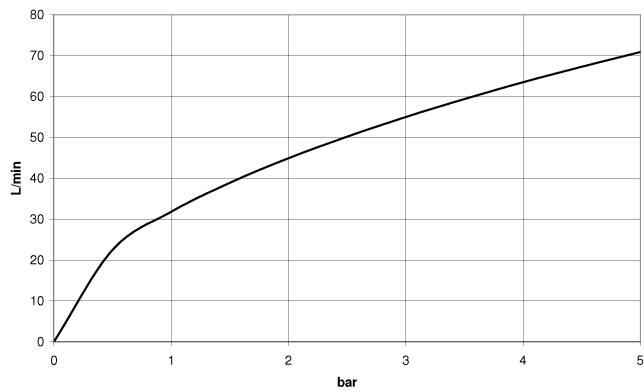

WATER TUBE Kneipp hose black 2000 mm - Champagne (22kt Gold)

28 286 979

- hose nozzle with sleeve M33
- with holding ring

	Champagne (22kt Gold)	28 286 979-47
	Chrome	28 286 979-00
	Brushed Platinum	28 286 979-06
	Platinum	28 286 979-08
	Dark Chrome	28 286 979-19
	Brushed Durabronze (23kt Gold)	28 286 979-28
	Matte Black	28 286 979-33
	Brushed Champagne (22kt Gold)	28 286 979-46
	Brushed Chrome	28 286 979-93
	Brushed Dark Platinum	28 286 979-99

WATER TUBE Kneipp hose black 2000 mm - Champagne (22kt Gold)

28 286 979

mm [inches]

Flow rate chart

WATER TUBE Kneipp hose black 2000 mm - Champagne (22kt Gold)

28 286 979

Parts for other
finishes can be found
here: [Chrome](#)