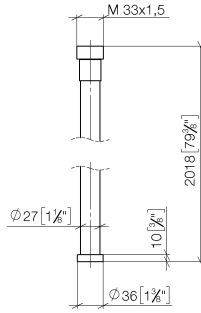

**WATER TUBE Kneipp hose black 2000 mm - Brushed Chrome**

28 286 979

- hose nozzle with sleeve M33
- with holding ring

	Brushed Chrome	28 286 979-93
	Chrome	28 286 979-00
	Brushed Platinum	28 286 979-06
	Platinum	28 286 979-08
	Dark Chrome	28 286 979-19
	Brushed Durabronze (23kt Gold)	28 286 979-28
	Matte Black	28 286 979-33
	Brushed Champagne (22kt Gold)	28 286 979-46
	Champagne (22kt Gold)	28 286 979-47
	Brushed Dark Platinum	28 286 979-99

**WATER TUBE Kneipp hose black 2000 mm - Brushed Chrome**

28 286 979

mm [inches]

**Flow rate chart**

**WATER TUBE Kneipp hose black 2000 mm - Brushed Chrome**

28 286 979

Parts for other finishes can be found here: [Chrome](#)

**Spare parts list**

No.	Item Number	Name	Quantity used	Delivery time
2	09 14 20 003 90	seal	1	2
3	09 28 10 116-13	ring	1	30