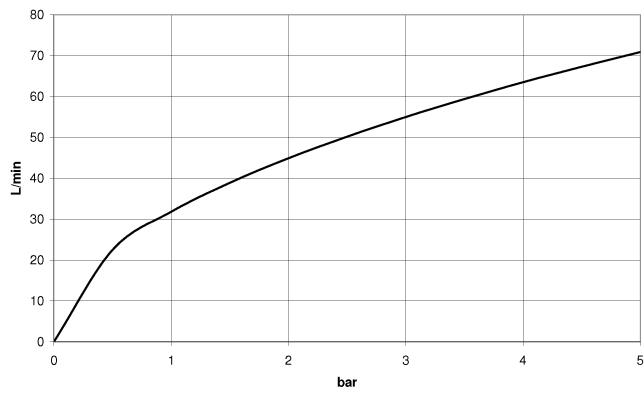

**WATER TUBE Kneipp hose black 2000 mm - Brushed Chrome**

28 286 979

- hose nozzle with sleeve M33
- with holding ring

	Brushed Chrome	28 286 979-93
	Chrome	28 286 979-00
	Brushed Platinum	28 286 979-06
	Platinum	28 286 979-08
	Dark Chrome	28 286 979-19
	Brushed Durabronze (23kt Gold)	28 286 979-28
	Matte Black	28 286 979-33
	Brushed Champagne (22kt Gold)	28 286 979-46
	Champagne (22kt Gold)	28 286 979-47
	Brushed Dark Platinum	28 286 979-99

**WATER TUBE Kneipp hose black 2000 mm - Brushed Chrome**

28 286 979

mm [inches]

**Flow rate chart**

**WATER TUBE Kneipp hose black 2000 mm - Brushed Chrome**

28 286 979

Parts for other finishes can be found here: [Chrome](#)