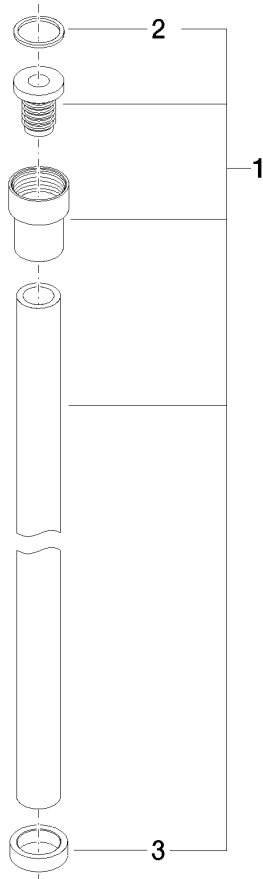

**WATER TUBE Kneipp hose black 2000 mm - Brushed Chrome**

28 286 979

- hose nozzle with sleeve M33
- with holding ring

	Brushed Chrome	28 286 979-93
	Chrome	28 286 979-00
	Brushed Platinum	28 286 979-06
	Platinum	28 286 979-08
	Dark Chrome	28 286 979-19
	Brushed Durabronze (23kt Gold)	28 286 979-28
	Matte Black	28 286 979-33
	Brushed Champagne (22kt Gold)	28 286 979-46
	Champagne (22kt Gold)	28 286 979-47
	Brushed Dark Platinum	28 286 979-99

**WATER TUBE Kneipp hose black 2000 mm - Brushed Chrome**

28 286 979

mm [inches]

**Flow rate chart**

**WATER TUBE Kneipp hose black 2000 mm - Brushed Chrome**

28 286 979

Parts for other finishes can be found here: [Chrome](#)

**Spare parts list**

No.	Item Number	Name	Quantity used	Delivery time
2	09 14 20 003 90	seal	1	2
3	09 28 10 116-13	ring	1	30