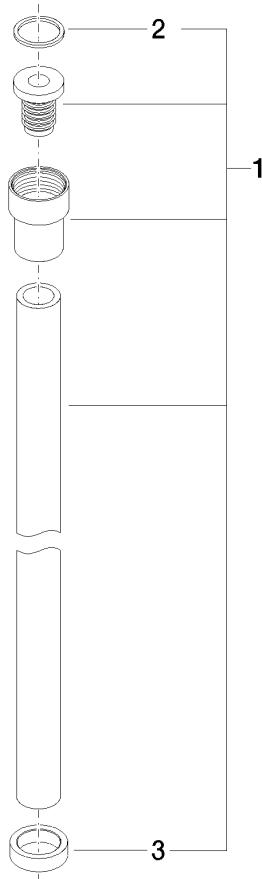

**WATER TUBE Kneipp hose black 2000 mm - Brushed Dark Platinum**

28 286 979

- hose nozzle with sleeve M33
- with holding ring

	Brushed Dark Platinum	28 286 979-99
	Chrome	28 286 979-00
	Brushed Platinum	28 286 979-06
	Platinum	28 286 979-08
	Dark Chrome	28 286 979-19
	Brushed Durabronze (23kt Gold)	28 286 979-28
	Matte Black	28 286 979-33
	Brushed Champagne (22kt Gold)	28 286 979-46
	Champagne (22kt Gold)	28 286 979-47
	Brushed Chrome	28 286 979-93

## WATER TUBE Kneipp hose black 2000 mm - Brushed Dark Platinum

28 286 979

mm [inches]

### Flow rate chart

**WATER TUBE Kneipp hose black 2000 mm - Brushed Dark Platinum**

28 286 979

Parts for other finishes can be found here: [Chrome](#)

**Spare parts list**

No.	Item Number	Name	Quantity used	Delivery time
2	09 14 20 003 90	seal	1	2
3	09 28 10 116-13	ring	1	30