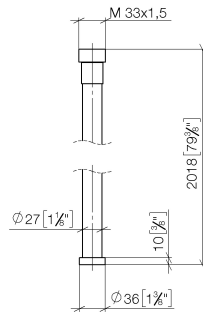

**WATER TUBE Kneipp hose black 2000 mm - Brushed Dark Platinum**

28 286 979

- hose nozzle with sleeve M33
- with holding ring

	Brushed Dark Platinum	28 286 979-99
	Chrome	28 286 979-00
	Brushed Platinum	28 286 979-06
	Platinum	28 286 979-08
	Dark Chrome	28 286 979-19
	Brushed Durabronze (23kt Gold)	28 286 979-28
	Matte Black	28 286 979-33
	Brushed Champagne (22kt Gold)	28 286 979-46
	Champagne (22kt Gold)	28 286 979-47
	Brushed Chrome	28 286 979-93

## WATER TUBE Kneipp hose black 2000 mm - Brushed Dark Platinum

28 286 979

mm [inches]

### Flow rate chart

**WATER TUBE Kneipp hose black 2000 mm - Brushed Dark Platinum**

28 286 979

Parts for other finishes can be found here: [Chrome](#)

**Spare parts list**

No.	Item Number	Name	Quantity used	Delivery time
2	09 14 20 003 90	seal	1	2
3	09 28 10 116-13	ring	1	30