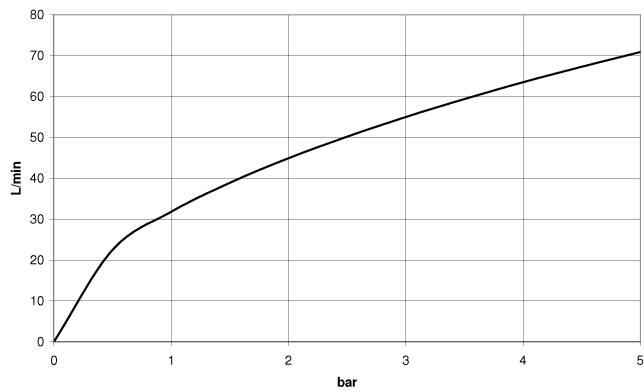

**WATER TUBE Kneipp hose black 2000 mm - Brushed Dark Platinum**

28 286 979

- hose nozzle with sleeve M33
- with holding ring

	Brushed Dark Platinum	28 286 979-99
	Chrome	28 286 979-00
	Brushed Platinum	28 286 979-06
	Platinum	28 286 979-08
	Dark Chrome	28 286 979-19
	Brushed Durabronze (23kt Gold)	28 286 979-28
	Matte Black	28 286 979-33
	Brushed Champagne (22kt Gold)	28 286 979-46
	Champagne (22kt Gold)	28 286 979-47
	Brushed Chrome	28 286 979-93

## WATER TUBE Kneipp hose black 2000 mm - Brushed Dark Platinum

28 286 979

mm [inches]

### Flow rate chart

**WATER TUBE Kneipp hose black 2000 mm - Brushed Dark Platinum**

28 286 979

Parts for other finishes can be found here: [Chrome](#)

**Spare parts list**

No.	Item Number	Name	Quantity used	Delivery time
2	09 14 20 003 90	seal	1	2
3	09 28 10 116-13	ring	1	30