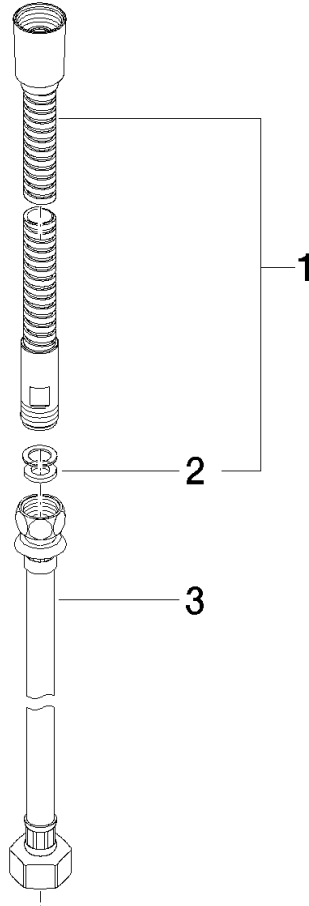

**Metal shower hose in two parts 1/2" x 3/8" x 2250 mm - Durabronze (23kt Gold)**

IMO

28 323 970

Fits: IMO, LULU, MADISON, MEM, TARA,  
CL.1, LISSÉ, VAIA, META, CYO

|  |                                |               |
|--|--------------------------------|---------------|
|    | Durabronze (23kt Gold)         | 28 323 970-09 |
|    | Chrome                         | 28 323 970-00 |
|    | Brushed Platinum               | 28 323 970-06 |
|    | Platinum                       | 28 323 970-08 |
|    | Dark Chrome                    | 28 323 970-19 |
|    | Light Gold                     | 28 323 970-26 |
|    | Brushed Light Gold             | 28 323 970-27 |
|    | Brushed Durabronze (23kt Gold) | 28 323 970-28 |
|   | Matte Black                    | 28 323 970-33 |
|  | Brushed Bronze                 | 28 323 970-42 |
|  | Brushed Champagne (22kt Gold)  | 28 323 970-46 |
|  | Champagne (22kt Gold)          | 28 323 970-47 |
|  | Brushed Chrome                 | 28 323 970-93 |
|  | Brushed Dark Platinum          | 28 323 970-99 |

Metal shower hose in two parts 1/2" x 3/8" x 2250 mm - Durabronz (23kt Gold)

---

IMO

28 323 970

Metal shower hose in two parts 1/2" x 3/8" x 2250 mm - Durabronz (23kt Gold)

---

IMO

28 323 970

28 323 970

**Product version from 10/1/2023**

Parts for other  
finishes can be found  
here: [Chrome](#)

Metal shower hose in two parts 1/2" x 3/8" x 2250 mm - Durabross (23kt Gold)

IMO

28 323 970

**Spare parts list**

**Product version from 10/1/2023**

| No. | Item Number   | Name  | Quantity used | Delivery time |
|-----|---------------|---|---------------|---------------|
|     | 28 322 970-09 | Metal shower hose 1/2" x 3/8" x 1750 mm - Durabross (23kt Gold) | 3             | 40            |