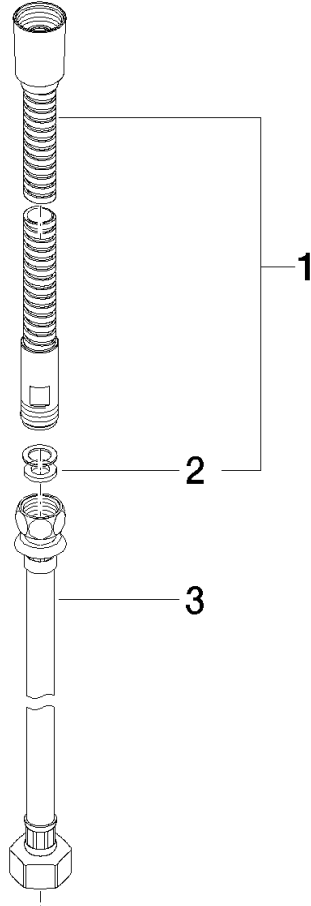

Metal shower hose in two parts 1/2" x 3/8" x 2250 mm - Dark Chrome

IMO

28 323 970

Fits: IMO, LULU, MADISON, MEM, TARA,
CL.1, LISSÉ, VAIA, META, CYO

	Dark Chrome	28 323 970-19
	Chrome	28 323 970-00
	Brushed Platinum	28 323 970-06
	Platinum	28 323 970-08
	Durabrand (23kt Gold)	28 323 970-09
	Light Gold	28 323 970-26
	Brushed Light Gold	28 323 970-27
	Brushed Durabrand (23kt Gold)	28 323 970-28
	Matte Black	28 323 970-33
	Brushed Bronze	28 323 970-42
	Brushed Champagne (22kt Gold)	28 323 970-46
	Champagne (22kt Gold)	28 323 970-47
	Brushed Chrome	28 323 970-93
	Brushed Dark Platinum	28 323 970-99

Metal shower hose in two parts 1/2" x 3/8" x 2250 mm - Dark Chrome

IMO

28 323 970

Metal shower hose in two parts 1/2" x 3/8" x 2250 mm - Dark Chrome

IMO

28 323 970

28 323 970

Parts for other
finishes can be found
here: [Chrome](#)

Metal shower hose in two parts 1/2" x 3/8" x 2250 mm - Dark Chrome

IMO

28 323 970

Spare parts list