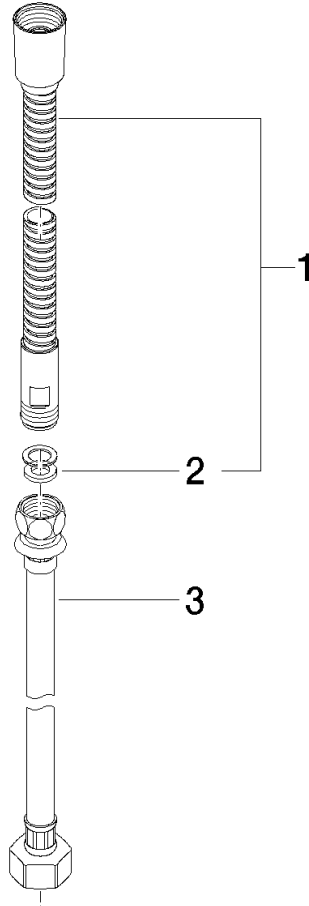

Metal shower hose in two parts 1/2" x 3/8" x 2250 mm - Brushed Light Gold

IMO

28 323 970

Fits: IMO, LULU, MADISON, MEM, TARA,
CL.1, LISSÉ, VAIA, META, CYO

	Brushed Light Gold	28 323 970-27
	Chrome	28 323 970-00
	Brushed Platinum	28 323 970-06
	Platinum	28 323 970-08
	Durabross (23kt Gold)	28 323 970-09
	Dark Chrome	28 323 970-19
	Light Gold	28 323 970-26
	Brushed Durabross (23kt Gold)	28 323 970-28
	Matte Black	28 323 970-33
	Brushed Bronze	28 323 970-42
	Brushed Champagne (22kt Gold)	28 323 970-46
	Champagne (22kt Gold)	28 323 970-47
	Brushed Chrome	28 323 970-93
	Brushed Dark Platinum	28 323 970-99

Metal shower hose in two parts 1/2" x 3/8" x 2250 mm - Brushed Light Gold

IMO

28 323 970

Metal shower hose in two parts 1/2" x 3/8" x 2250 mm - Brushed Light Gold

IMO

28 323 970

28 323 970

Product version from 10/1/2023

Parts for other finishes can be found here: Chrome

Metal shower hose in two parts 1/2" x 3/8" x 2250 mm - Brushed Light Gold

IMO

28 323 970

Spare parts list

Product version from 10/1/2023

No.	Item Number	Name	Quantity used	Delivery time
	28 322 970-27	Metal shower hose 1/2" x 3/8" x 1750 mm - Brushed Light Gold	3	30