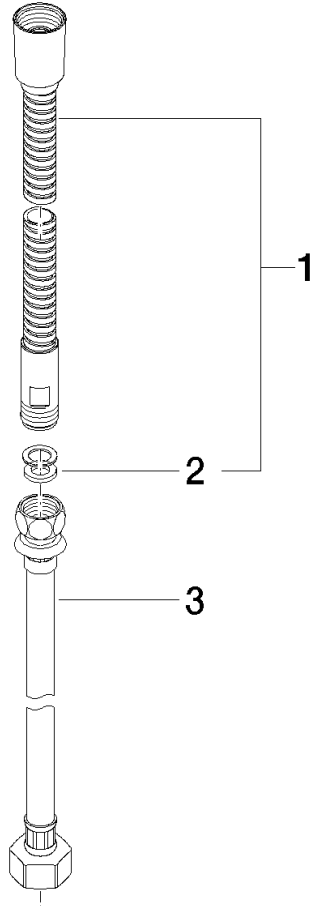

**Metal shower hose in two parts 1/2" x 3/8" x 2250 mm - Brushed Durabronze
(23kt Gold)**

IMO

28 323 970

Fits: IMO, LULU, MADISON, MEM, TARA,
CL.1, LISSÉ, VAIA, META, CYO

	Brushed Durabronze (23kt Gold)	28 323 970-28
	Chrome	28 323 970-00
	Brushed Platinum	28 323 970-06
	Platinum	28 323 970-08
	Durabronze (23kt Gold)	28 323 970-09
	Dark Chrome	28 323 970-19
	Light Gold	28 323 970-26
	Brushed Light Gold	28 323 970-27
	Matte Black	28 323 970-33
	Brushed Bronze	28 323 970-42
	Brushed Champagne (22kt Gold)	28 323 970-46
	Champagne (22kt Gold)	28 323 970-47
	Brushed Chrome	28 323 970-93
	Brushed Dark Platinum	28 323 970-99

Metal shower hose in two parts 1/2" x 3/8" x 2250 mm - Brushed Durabronze
(23kt Gold)

IMO

28 323 970

Metal shower hose in two parts 1/2" x 3/8" x 2250 mm - Brushed Durabronze
(23kt Gold)

IMO

28 323 970

Metal shower hose in two parts 1/2" x 3/8" x 2250 mm - Brushed Durabronz (23kt Gold)

IMO

28 323 970

Product version from 10/1/2023

Parts for other finishes can be found here: [Chrome](#)

Metal shower hose in two parts 1/2" x 3/8" x 2250 mm - Brushed Durabross (23kt Gold)

IMO

28 323 970

Spare parts list

Product version from 10/1/2023

No.	Item Number	Name	Quantity used	Delivery time
	28 322 970-28	Metal shower hose 1/2" x 3/8" x 1750 mm - Brushed Durabross (23kt Gold)	3	20