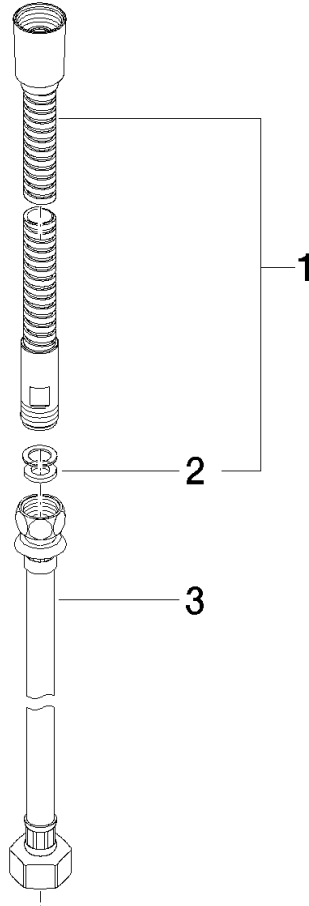

Metal shower hose in two parts 1/2" x 3/8" x 2250 mm - Matte Black

IMO

28 323 970

Fits: IMO, LULU, MADISON, MEM, TARA,
CL.1, LISSÉ, VAIA, META, CYO

	Matte Black	28 323 970-33
	Chrome	28 323 970-00
	Brushed Platinum	28 323 970-06
	Platinum	28 323 970-08
	Durabrand (23kt Gold)	28 323 970-09
	Dark Chrome	28 323 970-19
	Light Gold	28 323 970-26
	Brushed Light Gold	28 323 970-27
	Brushed Durabrand (23kt Gold)	28 323 970-28
	Brushed Bronze	28 323 970-42
	Brushed Champagne (22kt Gold)	28 323 970-46
	Champagne (22kt Gold)	28 323 970-47
	Brushed Chrome	28 323 970-93
	Brushed Dark Platinum	28 323 970-99

Metal shower hose in two parts 1/2" x 3/8" x 2250 mm - Matte Black

IMO

28 323 970

Metal shower hose in two parts 1/2" x 3/8" x 2250 mm - Matte Black

IMO

28 323 970

28 323 970

Product version from 10/1/2023

Parts for other finishes can be found here: [Chrome](#)

Metal shower hose in two parts 1/2" x 3/8" x 2250 mm - Matte Black

IMO

28 323 970

Spare parts list

Product version from 10/1/2023

No.	Item Number	Name	Quantity used	Delivery time
	28 322 970-33	Metal shower hose 1/2" x 3/8" x 1750 mm - Matte Black	3	2