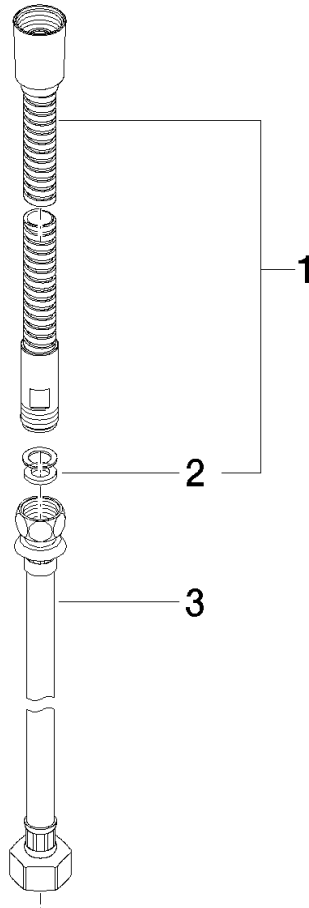

**Metal shower hose in two parts 1/2" x 3/8" x 2250 mm - Brushed Bronze**

IMO

28 323 970

Fits: IMO, LULU, MADISON, MEM, TARA,  
CL.1, LISSÉ, VAIA, META, CYO

	Brushed Bronze	28 323 970-42
	Chrome	28 323 970-00
	Brushed Platinum	28 323 970-06
	Platinum	28 323 970-08
	Durabronze (23kt Gold)	28 323 970-09
	Dark Chrome	28 323 970-19
	Light Gold	28 323 970-26
	Brushed Light Gold	28 323 970-27
	Brushed Durabronze (23kt Gold)	28 323 970-28
	Matte Black	28 323 970-33
	Brushed Champagne (22kt Gold)	28 323 970-46
	Champagne (22kt Gold)	28 323 970-47
	Brushed Chrome	28 323 970-93
	Brushed Dark Platinum	28 323 970-99

Metal shower hose in two parts 1/2" x 3/8" x 2250 mm - Brushed Bronze

---

IMO

28 323 970

Metal shower hose in two parts 1/2" x 3/8" x 2250 mm - Brushed Bronze

---

IMO

28 323 970

28 323 970

**Product version from 10/1/2023**

Parts for other finishes can be found here: [Chrome](#)

Metal shower hose in two parts 1/2" x 3/8" x 2250 mm - Brushed Bronze

IMO

28 323 970

**Spare parts list**

**Product version from 10/1/2023**

No.	Item Number	Name	Quantity used	Delivery time
	28 322 970-42	Metal shower hose 1/2" x 3/8" x 1750 mm - Brushed Bronze	3	30