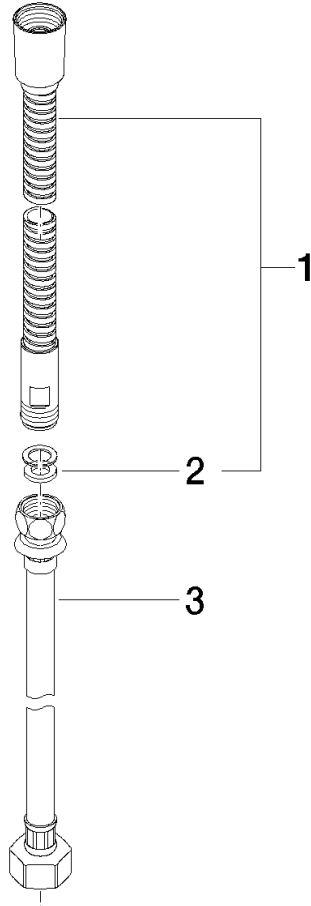

# Metal shower hose in two parts 1/2" x 3/8" x 2250 mm - Brushed Champagne (22kt Gold)

IMO

28 323 970

Fits: IMO, LULU, MADISON, MEM, TARA, CL.1, LISSÉ, VAIA, META, CYO

	Brushed Champagne (22kt Gold)	28 323 970-46
	Chrome	28 323 970-00
	Brushed Platinum	28 323 970-06
	Platinum	28 323 970-08
	Durabrand (23kt Gold)	28 323 970-09
	Dark Chrome	28 323 970-19
	Light Gold	28 323 970-26
	Brushed Light Gold	28 323 970-27
	Brushed Durabrand (23kt Gold)	28 323 970-28
	Matte Black	28 323 970-33
	Brushed Bronze	28 323 970-42
	Champagne (22kt Gold)	28 323 970-47
	Brushed Chrome	28 323 970-93
	Brushed Dark Platinum	28 323 970-99

Metal shower hose in two parts 1/2" x 3/8" x 2250 mm - Brushed Champagne  
(22kt Gold)

---

IMO

28 323 970

Metal shower hose in two parts 1/2" x 3/8" x 2250 mm - Brushed Champagne  
(22kt Gold)

---

IMO

28 323 970

# Metal shower hose in two parts 1/2" x 3/8" x 2250 mm - Brushed Champagne (22kt Gold)

IMO

28 323 970

**Product version from 10/1/2023**

Parts for other finishes can be found here: [Chrome](#)

Metal shower hose in two parts 1/2" x 3/8" x 2250 mm - Brushed Champagne  
(22kt Gold)

IMO

28 323 970

**Spare parts list**

**Product version from 10/1/2023**

No.	Item Number	Name	Quantity used	Delivery time
	28 322 970-46	Metal shower hose 1/2" x 3/8" x 1750 mm - Brushed Champagne (22kt Gold)	3	30