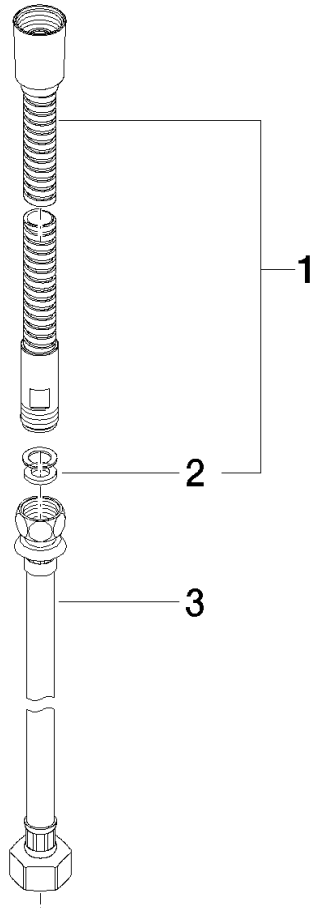

# Metal shower hose in two parts 1/2" x 3/8" x 2250 mm - Champagne (22kt Gold)

IMO

28 323 970

Fits: IMO, LULU, MADISON, MEM, TARA, CL.1, LISSÉ, VAIA, META, CYO

	Champagne (22kt Gold)	28 323 970-47
	Chrome	28 323 970-00
	Brushed Platinum	28 323 970-06
	Platinum	28 323 970-08
	Durabrand (23kt Gold)	28 323 970-09
	Dark Chrome	28 323 970-19
	Light Gold	28 323 970-26
	Brushed Light Gold	28 323 970-27
	Brushed Durabrand (23kt Gold)	28 323 970-28
	Matte Black	28 323 970-33
	Brushed Bronze	28 323 970-42
	Brushed Champagne (22kt Gold)	28 323 970-46
	Brushed Chrome	28 323 970-93
	Brushed Dark Platinum	28 323 970-99

Metal shower hose in two parts 1/2" x 3/8" x 2250 mm - Champagne (22kt Gold)

---

IMO

28 323 970

Metal shower hose in two parts 1/2" x 3/8" x 2250 mm - Champagne (22kt Gold)

---

IMO

28 323 970

# Metal shower hose in two parts 1/2" x 3/8" x 2250 mm - Champagne (22kt Gold)

IMO

28 323 970

**Product version from 10/1/2023**

Parts for other finishes can be found here: [Chrome](#)

Metal shower hose in two parts 1/2" x 3/8" x 2250 mm - Champagne (22kt Gold)

#### Product version from 10/1/2023

No.	Item Number	Name	Quantity used	Delivery time
	28 322 970-47	Metal shower hose 1/2" x 3/8" x 1750 mm - Champagne (22kt Gold)	3	30