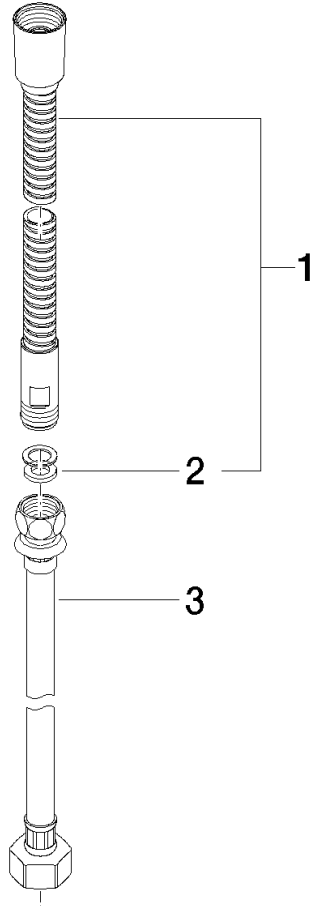

Metal shower hose in two parts 1/2" x 3/8" x 2250 mm - Brushed Chrome

IMO

28 323 970

Fits: IMO, LULU, MADISON, MEM, TARA,
CL.1, LISSÉ, VAIA, META, CYO

	Brushed Chrome	28 323 970-93
	Chrome	28 323 970-00
	Brushed Platinum	28 323 970-06
	Platinum	28 323 970-08
	Durabross (23kt Gold)	28 323 970-09
	Dark Chrome	28 323 970-19
	Light Gold	28 323 970-26
	Brushed Light Gold	28 323 970-27
	Brushed Durabross (23kt Gold)	28 323 970-28
	Matte Black	28 323 970-33
	Brushed Bronze	28 323 970-42
	Brushed Champagne (22kt Gold)	28 323 970-46
	Champagne (22kt Gold)	28 323 970-47
	Brushed Dark Platinum	28 323 970-99

Metal shower hose in two parts 1/2" x 3/8" x 2250 mm - Brushed Chrome

IMO

28 323 970

Metal shower hose in two parts 1/2" x 3/8" x 2250 mm - Brushed Chrome

IMO

28 323 970

28 323 970

Product version from 10/1/2023

Parts for other finishes can be found here: [Chrome](#)

Metal shower hose in two parts 1/2" x 3/8" x 2250 mm - Brushed Chrome

IMO

28 323 970

Spare parts list

Product version from 10/1/2023

No.	Item Number	Name	Quantity used	Delivery time
	28 322 970-93	Metal shower hose 1/2" x 3/8" x 1750 mm - Brushed Chrome	3	20