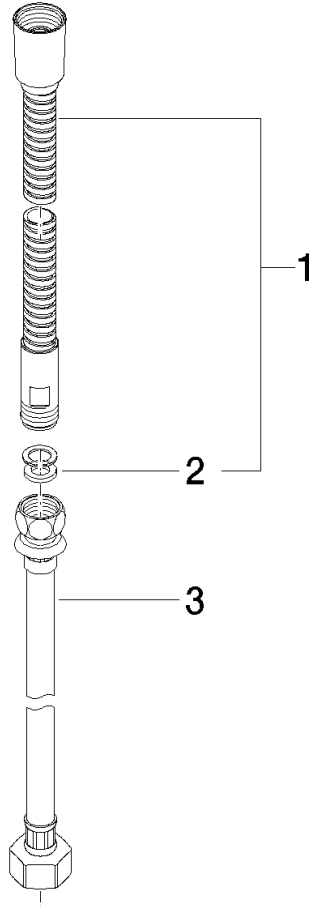

Metal shower hose in two parts 1/2" x 3/8" x 2250 mm - Brushed Dark Platinum

IMO

28 323 970

Fits: IMO, LULU, MADISON, MEM, TARA,
CL.1, LISSÉ, VAIA, META, CYO

	Brushed Dark Platinum	28 323 970-99
	Chrome	28 323 970-00
	Brushed Platinum	28 323 970-06
	Platinum	28 323 970-08
	Durabrand (23kt Gold)	28 323 970-09
	Dark Chrome	28 323 970-19
	Light Gold	28 323 970-26
	Brushed Light Gold	28 323 970-27
	Brushed Durabrand (23kt Gold)	28 323 970-28
	Matte Black	28 323 970-33
	Brushed Bronze	28 323 970-42
	Brushed Champagne (22kt Gold)	28 323 970-46
	Champagne (22kt Gold)	28 323 970-47
	Brushed Chrome	28 323 970-93

Metal shower hose in two parts 1/2" x 3/8" x 2250 mm - Brushed Dark Platinum

IMO

28 323 970

Metal shower hose in two parts 1/2" x 3/8" x 2250 mm - Brushed Dark Platinum

IMO

28 323 970

28 323 970

Product version from 10/1/2023

Parts for other finishes can be found here: [Chrome](#)

Metal shower hose in two parts 1/2" x 3/8" x 2250 mm - Brushed Dark Platinum

IMO

28 323 970

Spare parts list

Product version from 10/1/2023

No.	Item Number	Name	Quantity used	Delivery time
	28 322 970-99	Metal shower hose 1/2" x 3/8" x 1750 mm - Brushed Dark Platinum	3	2