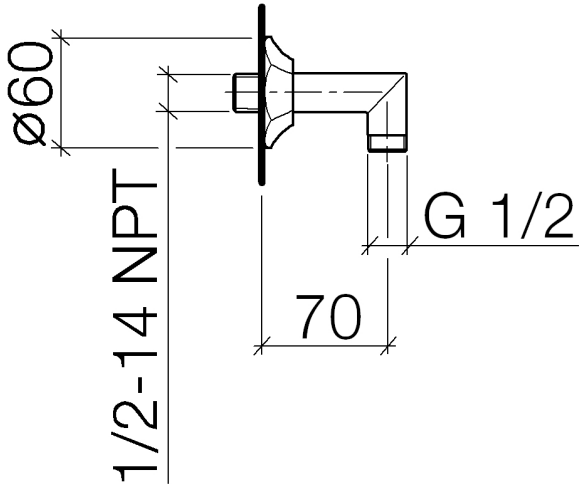

28 450 370

- 1/2" shower outlet
- rosette Ø 60 mm
- 1/2" connection
- WRAS 24050206

Intrinsic protection against back flow.

	Brushed Platinum	28 450 370-06
	Chrome	28 450 370-00
	Chrome	28 450 370-00 0010
	Brushed Platinum	28 450 370-06 0010
	Platinum	28 450 370-08
	Platinum	28 450 370-08 0010
	Durabronze (23kt Gold)	28 450 370-09
	Durabronze (23kt Gold)	28 450 370-09 0010
	Brushed Durabronze (23kt Gold)	28 450 370-28
	Brushed Durabronze (23kt Gold)	28 450 370-28 0010
	Brushed Dark Platinum	28 450 370-99
	Brushed Dark Platinum	28 450 370-99 0010

Recommended miscellaneous

- Concealed wall elbow -** 35 085 970 90
- max. recess depth 163 mm
 - min. recess depth 90 mm

28 450 370

Flow rate chart

Certificates

Belgaqua_21-381- WRAS_240502026.
27_7.

28 450 370

Spare parts list

No.	Item Number	Name	Quantity used	Delivery time
1	09 27 37 003-06	rosette	1	60
2	90 14 10 026 00 90	seal	1	2
3	09 11 03 021-06	connection	1	10
4	90 23 01 040 00 90	back-flow preventer	1	2