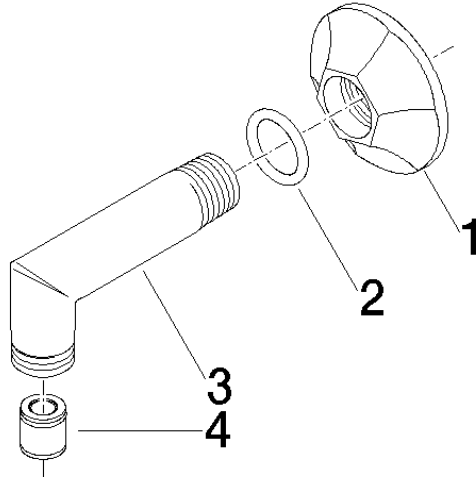

28 450 370

- 1/2" shower outlet
- rosette Ø 60 mm
- 1/2" connection
- WRAS 24050206

Intrinsic protection against back flow.

	Brushed Platinum	28 450 370-06
	Chrome	28 450 370-00
	Chrome	28 450 370-00 0010
	Brushed Platinum	28 450 370-06 0010
	Platinum	28 450 370-08
	Platinum	28 450 370-08 0010
	Durabronze (23kt Gold)	28 450 370-09
	Durabronze (23kt Gold)	28 450 370-09 0010
	Brushed Durabronze (23kt Gold)	28 450 370-28
	Brushed Durabronze (23kt Gold)	28 450 370-28 0010
	Brushed Dark Platinum	28 450 370-99
	Brushed Dark Platinum	28 450 370-99 0010

Recommended miscellaneous

- Concealed wall elbow -** 35 085 970 90
- max. recess depth 163 mm
 - min. recess depth 90 mm

28 450 370

Flow rate chart

Certificates

Belgaqua_21-381- WRAS_240502026.
27_7.

28 450 370

Spare parts list

No.	Item Number	Name	Quantity used	Delivery time
1	09 27 37 003-06	rosette	1	60
2	90 14 10 026 00 90	seal	1	2
3	09 11 03 021-06	connection	1	10
4	90 23 01 040 00 90	back-flow preventer	1	2