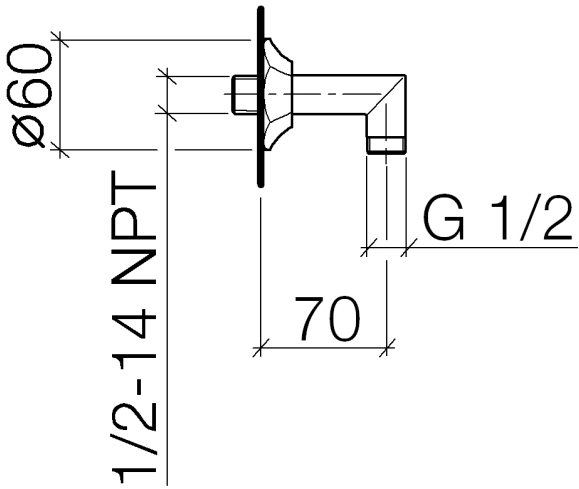

28 450 370

- 1/2" shower outlet
- rosette Ø 60 mm
- 1/2" connection
- WRAS 240502026

Intrinsic protection against back flow.

	Platinum	28 450 370-08
	Chrome	28 450 370-00
	Chrome	28 450 370-00 0010
	Brushed Platinum	28 450 370-06
	Brushed Platinum	28 450 370-06 0010
	Platinum	28 450 370-08 0010
	Durabass (23kt Gold)	28 450 370-09
	Durabass (23kt Gold)	28 450 370-09 0010
	Brushed Durabass (23kt Gold)	28 450 370-28
	Brushed Durabass (23kt Gold)	28 450 370-28 0010
	Brushed Dark Platinum	28 450 370-99
	Brushed Dark Platinum	28 450 370-99 0010

Recommended miscellaneous

Concealed wall elbow - 35 085 970 90

- max. recess depth 163 mm
- min. recess depth 90 mm

28 450 370

Flow rate chart

Codes & Standards

EN 1717

Scottish Water
Byelaws

UK Water Supply
Regulations

MADISON Wall elbow - Platinum

MADISON

28 450 370

Certificates

Belgaqua_21-381-2 WRAS_240502

28 450 370

Product version up to 7/6/2018

Product version from 7/6/2018

MADISON Wall elbow - Platinum

MADISON

28 450 370

Spare parts list

Product version up to 7/6/2018

Product version from 7/6/2018

No.	Item Number	Name	Quantity used	Delivery time
	09 27 37 003-08	rosette	4	40