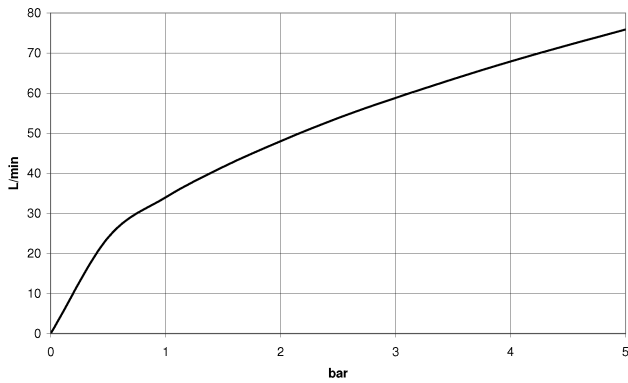

28 450 370

- 1/2" shower outlet
- rosette Ø 60 mm
- 1/2" connection
- WRAS 240502026

Intrinsic protection against back flow.

	Platinum	28 450 370-08
	Chrome	28 450 370-00
	Chrome	28 450 370-00 0010
	Brushed Platinum	28 450 370-06
	Brushed Platinum	28 450 370-06 0010
	Platinum	28 450 370-08 0010
	Durabass (23kt Gold)	28 450 370-09
	Durabass (23kt Gold)	28 450 370-09 0010
	Brushed Durabass (23kt Gold)	28 450 370-28
	Brushed Durabass (23kt Gold)	28 450 370-28 0010
	Brushed Dark Platinum	28 450 370-99
	Brushed Dark Platinum	28 450 370-99 0010

Recommended miscellaneous

Concealed wall elbow - 35 085 970 90

- max. recess depth 163 mm
- min. recess depth 90 mm

28 450 370

Flow rate chart

Codes & Standards

EN 1717

Scottish Water
Byelaws