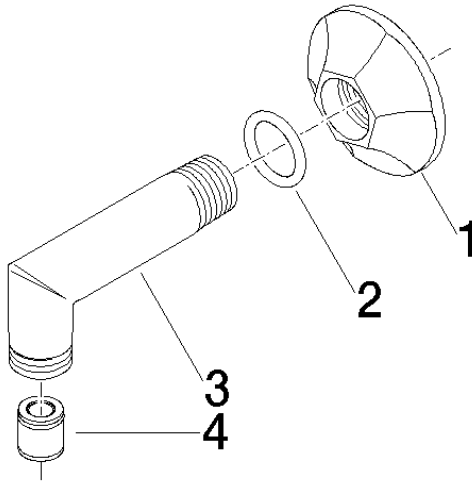

28 450 370

- 1/2" shower outlet
- rosette Ø 60 mm
- 1/2" connection
- WRAS 240502026

Intrinsic protection against back flow.

	Platinum	28 450 370-08
	Chrome	28 450 370-00
	Chrome	28 450 370-00 0010
	Brushed Platinum	28 450 370-06
	Brushed Platinum	28 450 370-06 0010
	Platinum	28 450 370-08 0010
	Durabass (23kt Gold)	28 450 370-09
	Durabass (23kt Gold)	28 450 370-09 0010
	Brushed Durabass (23kt Gold)	28 450 370-28
	Brushed Durabass (23kt Gold)	28 450 370-28 0010
	Brushed Dark Platinum	28 450 370-99
	Brushed Dark Platinum	28 450 370-99 0010

Recommended miscellaneous

Concealed wall elbow - 35 085 970 90

- max. recess depth 163 mm
- min. recess depth 90 mm

28 450 370

Flow rate chart

Codes & Standards

EN 1717

Scottish Water
Byelaws

UK Water Supply
Regulations

MADISON Wall elbow - Platinum

MADISON

28 450 370

Certificates

Belgaqua_21-381-2 WRAS_240502

28 450 370

Product version up to 7/6/2018

Product version from 7/6/2018

MADISON Wall elbow - Platinum

MADISON

28 450 370

Spare parts list

Product version up to 7/6/2018

Product version from 7/6/2018

No.	Item Number	Name	Quantity used	Delivery time
	09 27 37 003-08	rosette	4	40