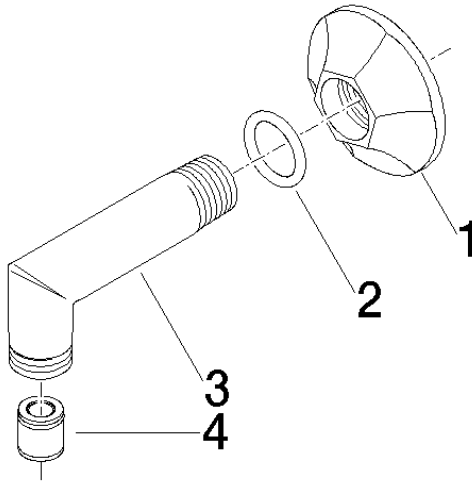

MADISON Wall elbow - Durabronss (23kt Gold)

MADISON

28 450 370

- 1/2" shower outlet
- rosette Ø 60 mm
- 1/2" connection
- WRAS 240502026

Intrinsic protection against back flow.

	Durabronss (23kt Gold)	28 450 370-09
	Chrome	28 450 370-00
	Chrome	28 450 370-00 0010
	Brushed Platinum	28 450 370-06
	Brushed Platinum	28 450 370-06 0010
	Platinum	28 450 370-08
	Platinum	28 450 370-08 0010
	Durabronss (23kt Gold)	28 450 370-09 0010
	Brushed Durabronss (23kt Gold)	28 450 370-28
	Brushed Durabronss (23kt Gold)	28 450 370-28 0010
	Brushed Dark Platinum	28 450 370-99
	Brushed Dark Platinum	28 450 370-99 0010

Recommended miscellaneous

Concealed wall elbow -

35 085 970 90

- max. recess depth 163 mm
- min. recess depth 90 mm

28 450 370

Flow rate chart

Codes & Standards

EN 1717

Scottish Water
Byelaws

UK Water Supply
Regulations

MADISON Wall elbow - Durabronz (23kt Gold)

MADISON

28 450 370

Certificates

Belgaqua_21-381-2 WRAS_240502

28 450 370

Product version up to 7/6/2018

Product version from 7/6/2018

MADISON Wall elbow - Durabronze (23kt Gold)

MADISON

28 450 370

Spare parts list

Product version up to 7/6/2018

Product version from 7/6/2018