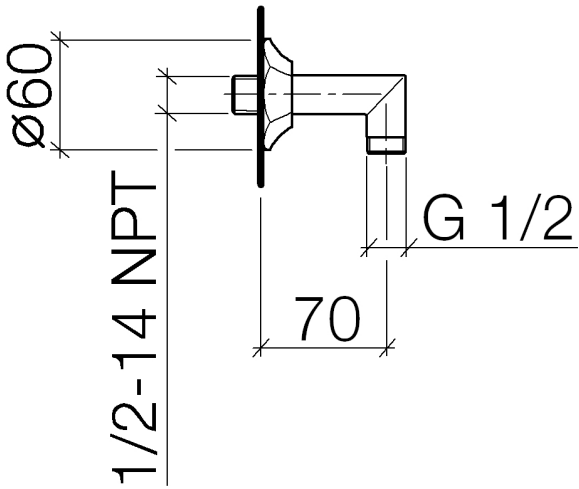

28 450 370

- 1/2" shower outlet
- rosette Ø 60 mm
- 1/2" connection
- WRAS 240502026

Intrinsic protection against back flow.

	Brushed Dark Platinum	28 450 370-99
	Chrome	28 450 370-00
	Chrome	28 450 370-00 0010
	Brushed Platinum	28 450 370-06
	Brushed Platinum	28 450 370-06 0010
	Platinum	28 450 370-08
	Platinum	28 450 370-08 0010
	Durabrand (23kt Gold)	28 450 370-09
	Durabrand (23kt Gold)	28 450 370-09 0010
	Brushed Durabrand (23kt Gold)	28 450 370-28
	Brushed Durabrand (23kt Gold)	28 450 370-28 0010
	Brushed Dark Platinum	28 450 370-99 0010

Recommended miscellaneous

Concealed wall elbow - 35 085 970 90

- max. recess depth 163 mm
- min. recess depth 90 mm

28 450 370

Flow rate chart

Codes & Standards

EN 1717

Scottish Water
Byelaws

UK Water Supply
Regulations

MADISON Wall elbow - Brushed Dark Platinum

MADISON

28 450 370

Certificates

Belgaqua_21-381-2 WRAS_240502

28 450 370

Product version up to 7/6/2018

Product version from 7/6/2018

MADISON Wall elbow - Brushed Dark Platinum

MADISON

28 450 370

Spare parts list

Product version up to 7/6/2018

Product version from 7/6/2018

No.	Item Number	Name	Quantity used	Delivery time
	09 27 37 003-99	rosette	4	30