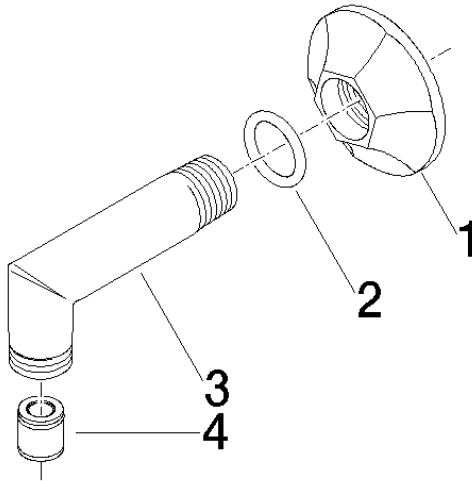

28 450 370

- 1/2" shower outlet
- rosette Ø 60 mm
- 1/2" connection
- WRAS 240502026

Intrinsic protection against back flow.

	Brushed Dark Platinum	28 450 370-99
	Chrome	28 450 370-00
	Chrome	28 450 370-00 0010
	Brushed Platinum	28 450 370-06
	Brushed Platinum	28 450 370-06 0010
	Platinum	28 450 370-08
	Platinum	28 450 370-08 0010
	Durabrand (23kt Gold)	28 450 370-09
	Durabrand (23kt Gold)	28 450 370-09 0010
	Brushed Durabrand (23kt Gold)	28 450 370-28
	Brushed Durabrand (23kt Gold)	28 450 370-28 0010
	Brushed Dark Platinum	28 450 370-99 0010

Recommended miscellaneous

Concealed wall elbow - 35 085 970 90

- max. recess depth 163 mm
- min. recess depth 90 mm

28 450 370

Flow rate chart

Codes & Standards

EN 1717

Scottish Water
Byelaws

UK Water Supply
Regulations

MADISON Wall elbow - Brushed Dark Platinum

MADISON

28 450 370

Certificates

Belgaqua_21-381-2 WRAS_240502

28 450 370

Product version up to 7/6/2018

Product version from 7/6/2018

MADISON Wall elbow - Brushed Dark Platinum

MADISON

28 450 370

Spare parts list

Product version up to 7/6/2018

Product version from 7/6/2018

No.	Item Number	Name	Quantity used	Delivery time
	09 27 37 003-99	rosette	4	30