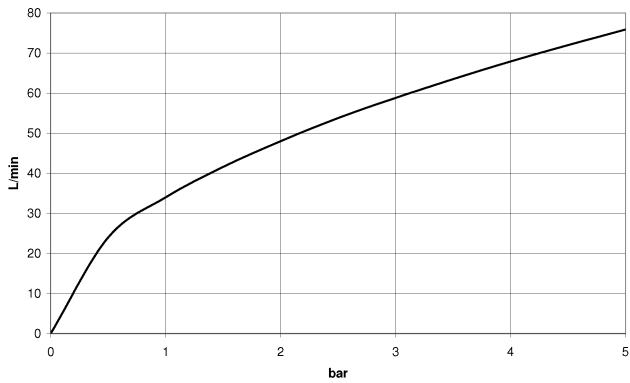

28 450 370

- 1/2" shower outlet
- rosette Ø 60 mm
- 1/2" connection
- WRAS 240502026

Intrinsic protection against back flow.

	Brushed Dark Platinum	28 450 370-99
	Chrome	28 450 370-00
	Chrome	28 450 370-00 0010
	Brushed Platinum	28 450 370-06
	Brushed Platinum	28 450 370-06 0010
	Platinum	28 450 370-08
	Platinum	28 450 370-08 0010
	Durabrand (23kt Gold)	28 450 370-09
	Durabrand (23kt Gold)	28 450 370-09 0010
	Brushed Durabrand (23kt Gold)	28 450 370-28
	Brushed Durabrand (23kt Gold)	28 450 370-28 0010
	Brushed Dark Platinum	28 450 370-99 0010

Recommended miscellaneous

Concealed wall elbow - 35 085 970 90

- max. recess depth 163 mm
- min. recess depth 90 mm

28 450 370

Flow rate chart

Codes & Standards

EN 1717

Scottish Water
Byelaws