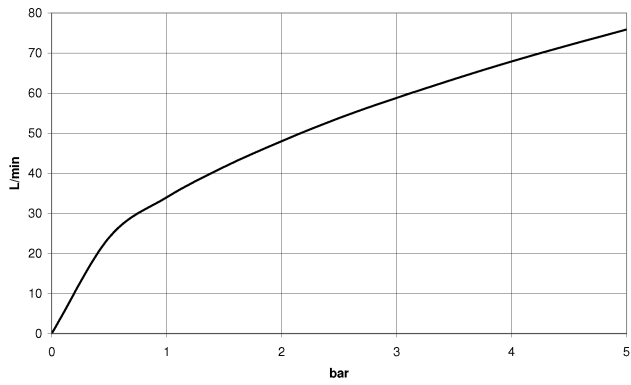

28 450 410

- 1/2" shower outlet
- rosette Ø 55 mm
- 1/2" connection
- WRAS 240502026, 1809019

Intrinsic protection against back flow.

	Chrome	28 450 410-00
	Brushed Platinum	28 450 410-06
	Platinum	28 450 410-08
	Durabronze (23kt Gold)	28 450 410-09
	Brushed Durabronze (23kt Gold)	28 450 410-28
	Brushed Dark Platinum	28 450 410-99

Recommended miscellaneous

- Concealed wall elbow -** 35 085 970 90
- max. recess depth 163 mm
 - min. recess depth 90 mm

28 450 410

mm [inches]

Flow rate chart

Certificates

Belgaqua_21-381- WRAS_240502026.
27_7.