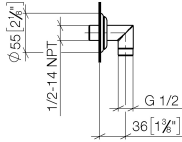

28 450 410

- 1/2" shower outlet
- rosette Ø 55 mm
- 1/2" connection
- WRAS 240502026, 1809019

Intrinsic protection against back flow.

	Chrome	28 450 410-00
	Brushed Platinum	28 450 410-06
	Platinum	28 450 410-08
	Durabronze (23kt Gold)	28 450 410-09
	Brushed Durabronze (23kt Gold)	28 450 410-28
	Brushed Dark Platinum	28 450 410-99

Recommended miscellaneous

- Concealed wall elbow -** 35 085 970 90
- max. recess depth 163 mm
 - min. recess depth 90 mm

28 450 410

mm [inches]

Flow rate chart

Certificates

Belgaqua_21-381- WRAS_240502026.
27_7.

28 450 410

Spare parts list

No.	Item Number	Name	Quantity used	Delivery time
1	09 27 35 003-00	rosette	1	10
2	90 14 10 026 00 90	seal	1	2
3	09 11 03 121-00	connection	1	10
4	90 23 01 141 00 90	back-flow preventer	1	2