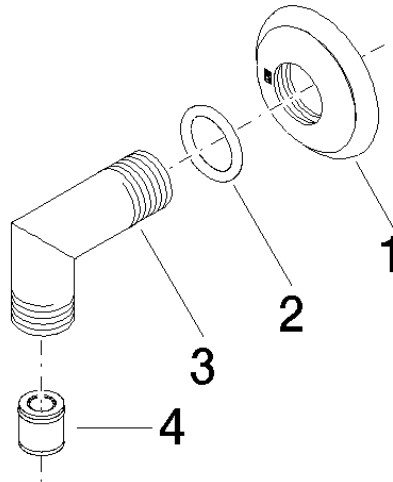

28 450 410

- 1/2" shower outlet
- rosette Ø 55 mm
- 1/2" connection
- WRAS 240502026, 1809019

Intrinsic protection against back flow.

	Chrome	28 450 410-00
	Brushed Platinum	28 450 410-06
	Platinum	28 450 410-08
	Durabronze (23kt Gold)	28 450 410-09
	Brushed Durabronze (23kt Gold)	28 450 410-28
	Brushed Dark Platinum	28 450 410-99

Recommended miscellaneous

- Concealed wall elbow -** 35 085 970 90
- max. recess depth 163 mm
 - min. recess depth 90 mm

28 450 410

mm [inches]

Flow rate chart

Certificates

Belgaqua_21-381- WRAS_240502026.
27_7.

28 450 410

Spare parts list

No.	Item Number	Name	Quantity used	Delivery time
1	09 27 35 003-00	rosette	1	10
2	90 14 10 026 00 90	seal	1	2
3	09 11 03 121-00	connection	1	10
4	90 23 01 141 00 90	back-flow preventer	1	2