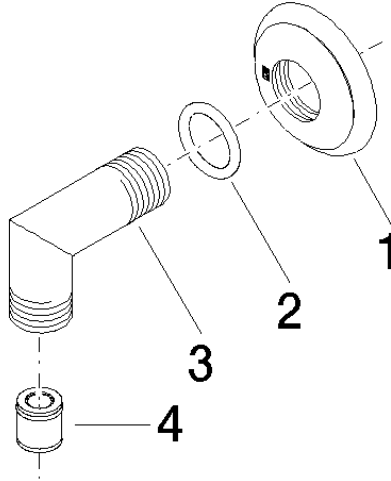

28 450 410

- 1/2" shower outlet
- rosette Ø 55 mm
- 1/2" connection
- WRAS 1809019

Intrinsic protection against back flow.

	Platinum	28 450 410-08
	Chrome	28 450 410-00
	Brushed Platinum	28 450 410-06
	Durabrand (23kt Gold)	28 450 410-09
	Brushed Durabrand (23kt Gold)	28 450 410-28
	Brushed Dark Platinum	28 450 410-99

**Recommended miscellaneous**

- Concealed wall elbow -** 35 085 970 90
- max. recess depth 163 mm
  - min. recess depth 90 mm

28 450 410

mm [inches]

### Flow rate chart

### Spare parts list

No.	Item Number	Name	Quantity used	Delivery time
1	09 27 35 003-08	rosette	1	40
2	90 14 10 026 00 90	seal	1	2
3	09 11 03 121-08	connection	1	40
4	90 23 01 141 00 90	back-flow preventer	1	2