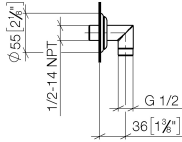

28 450 410

- 1/2" shower outlet
- rosette Ø 55 mm
- 1/2" connection
- WRAS 1809019

Intrinsic protection against back flow.

	Platinum	28 450 410-08
	Chrome	28 450 410-00
	Brushed Platinum	28 450 410-06
	Durabrand (23kt Gold)	28 450 410-09
	Brushed Durabrand (23kt Gold)	28 450 410-28
	Brushed Dark Platinum	28 450 410-99

**Recommended miscellaneous**

- Concealed wall elbow -** 35 085 970 90
- max. recess depth 163 mm
  - min. recess depth 90 mm

28 450 410

mm [inches]

### Spare parts list

No.	Item Number	Name	Quantity used	Delivery time
1	09 27 35 003-08	rosette	1	40
2	90 14 10 026 00 90	seal	1	2
3	09 11 03 121-08	connection	1	40
4	90 23 01 141 00 90	back-flow preventer	1	2