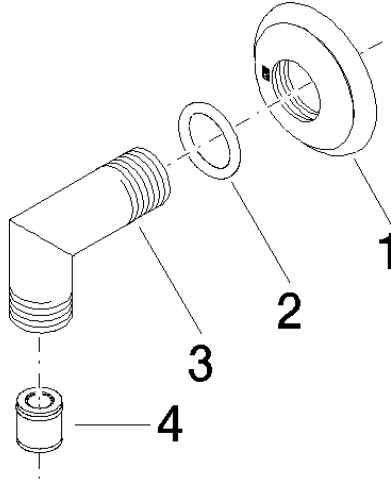

28 450 410

- 1/2" shower outlet
- rosette Ø 55 mm
- 1/2" connection
- WRAS 1809019

Intrinsic protection against back flow.

|   |                               |               |
|---|-------------------------------|---------------|
|  | Durabrass (23kt Gold)         | 28 450 410-09 |
|  | Chrome                        | 28 450 410-00 |
|  | Brushed Platinum              | 28 450 410-06 |
|  | Platinum                      | 28 450 410-08 |
|  | Brushed Durabrass (23kt Gold) | 28 450 410-28 |
|  | Brushed Dark Platinum         | 28 450 410-99 |

**Recommended miscellaneous**

**Concealed wall elbow -** 35 085 970 90

- max. recess depth 163 mm
- min. recess depth 90 mm

28 450 410

mm [inches]

**Flow rate chart**

**Certificates**

Belgaqua\_21-381- WRAS\_1809019.  
27\_7.

### Spare parts list

| No. | Item Number        | Name                | Quantity used | Delivery time |
|-----|--------------------|---------------------|---------------|---------------|
| 1   | 09 27 35 003-09    | rosette             | 1             | 40            |
| 2   | 90 14 10 026 00 90 | seal                | 1             | 2             |
| 3   | 09 11 03 121-09    | connection          | 1             | 60            |
| 4   | 90 23 01 141 00 90 | back-flow preventer | 1             | 2             |