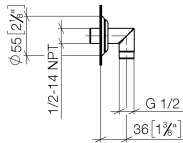

28 450 410

- 1/2" shower outlet
- rosette Ø 55 mm
- 1/2" connection
- WRAS 1809019

Intrinsic protection against back flow.

|   |                               |               |
|---|-------------------------------|---------------|
|  | Durabrass (23kt Gold)         | 28 450 410-09 |
|  | Chrome                        | 28 450 410-00 |
|  | Brushed Platinum              | 28 450 410-06 |
|  | Platinum                      | 28 450 410-08 |
|  | Brushed Durabrass (23kt Gold) | 28 450 410-28 |
|  | Brushed Dark Platinum         | 28 450 410-99 |

**Recommended miscellaneous**

**Concealed wall elbow -** 35 085 970 90

- max. recess depth 163 mm
- min. recess depth 90 mm

28 450 410

mm [inches]

**Flow rate chart**

**Certificates**

Belgaqua\_21-381- WRAS\_1809019.  
27\_7.