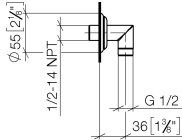

28 450 410

- 1/2" shower outlet
- rosette Ø 55 mm
- 1/2" connection
- WRAS 1809019

Intrinsic protection against back flow.

	Brushed Durabron (23kt Gold)	28 450 410-28
	Chrome	28 450 410-00
	Brushed Platinum	28 450 410-06
	Platinum	28 450 410-08
	Durabron (23kt Gold)	28 450 410-09
	Brushed Dark Platinum	28 450 410-99

Recommended miscellaneous

- Concealed wall elbow -** 35 085 970 90
- max. recess depth 163 mm
 - min. recess depth 90 mm

28 450 410

mm [inches]

Flow rate chart

Certificates

Belgaqua_21-381- WRAS_1809019.
27_7.

28 450 410

Spare parts list

No.	Item Number	Name	Quantity used	Delivery time
1	09 27 35 003-28	rosette	1	60
2	90 14 10 026 00 90	seal	1	2
3	09 11 03 121-28	connection	1	60
4	90 23 01 141 00 90	back-flow preventer	1	2