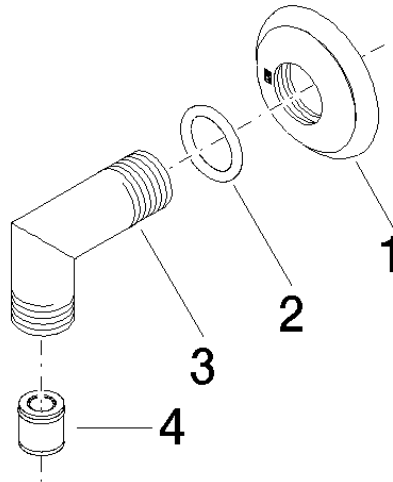

28 450 410

- 1/2" shower outlet
- rosette Ø 55 mm
- 1/2" connection
- WRAS 1809019

Intrinsic protection against back flow.

	Brushed Durabron (23kt Gold)	28 450 410-28
	Chrome	28 450 410-00
	Brushed Platinum	28 450 410-06
	Platinum	28 450 410-08
	Durabron (23kt Gold)	28 450 410-09
	Brushed Dark Platinum	28 450 410-99

Recommended miscellaneous

- Concealed wall elbow -** 35 085 970 90
- max. recess depth 163 mm
 - min. recess depth 90 mm

28 450 410

mm [inches]

Flow rate chart

Certificates

Belgaqua_21-381- WRAS_1809019.
27_7.

28 450 410

Spare parts list

No.	Item Number	Name	Quantity used	Delivery time
1	09 27 35 003-28	rosette	1	60
2	90 14 10 026 00 90	seal	1	2
3	09 11 03 121-28	connection	1	60
4	90 23 01 141 00 90	back-flow preventer	1	2