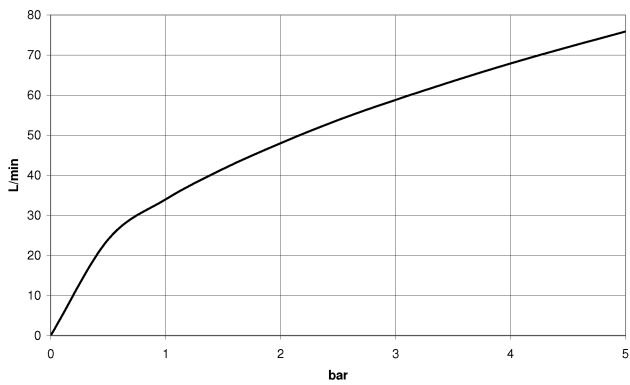

28 450 410

- 1/2" shower outlet
- rosette Ø 55 mm
- 1/2" connection
- WRAS 1809019

Intrinsic protection against back flow.

	Brushed Durabron (23kt Gold)	28 450 410-28
	Chrome	28 450 410-00
	Brushed Platinum	28 450 410-06
	Platinum	28 450 410-08
	Durabron (23kt Gold)	28 450 410-09
	Brushed Dark Platinum	28 450 410-99

Recommended miscellaneous

- Concealed wall elbow -** 35 085 970 90
- max. recess depth 163 mm
 - min. recess depth 90 mm

28 450 410

mm [inches]

Flow rate chart

Certificates

Belgaqua_21-381- WRAS_1809019.
27_7.