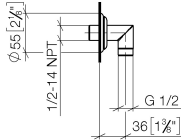

28 450 410

- 1/2" shower outlet
- rosette Ø 55 mm
- 1/2" connection
- WRAS 1809019

Intrinsic protection against back flow.

	Brushed Dark Platinum	28 450 410-99
	Chrome	28 450 410-00
	Brushed Platinum	28 450 410-06
	Platinum	28 450 410-08
	Durabrand (23kt Gold)	28 450 410-09
	Brushed Durabrand (23kt Gold)	28 450 410-28

Recommended miscellaneous

Concealed wall elbow - 35 085 970 90

- max. recess depth 163 mm
- min. recess depth 90 mm

28 450 410

mm [inches]

Flow rate chart

Certificates

Belgaqua_21-381- WRAS_1809019.
27_7.

28 450 410

Spare parts list

No.	Item Number	Name	Quantity used	Delivery time
1	09 27 35 003-99	rosette	1	30
2	90 14 10 026 00 90	seal	1	2
3	09 11 03 121-99	connection	1	60
4	90 23 01 141 00 90	back-flow preventer	1	2