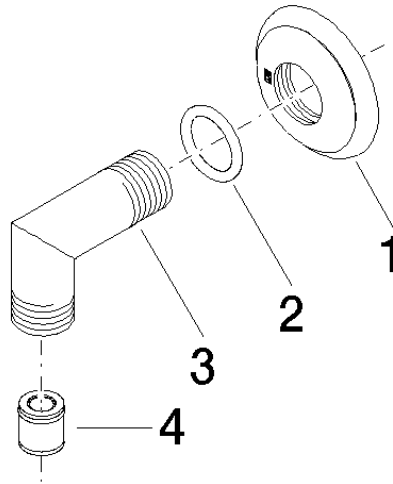

28 450 410

- 1/2" shower outlet
- rosette Ø 55 mm
- 1/2" connection
- WRAS 1809019

Intrinsic protection against back flow.

	Brushed Dark Platinum	28 450 410-99
	Chrome	28 450 410-00
	Brushed Platinum	28 450 410-06
	Platinum	28 450 410-08
	Durabrand (23kt Gold)	28 450 410-09
	Brushed Durabrand (23kt Gold)	28 450 410-28

Recommended miscellaneous

Concealed wall elbow - 35 085 970 90

- max. recess depth 163 mm
- min. recess depth 90 mm

28 450 410

mm [inches]

Flow rate chart

Certificates

Belgaqua_21-381- WRAS_1809019.
27_7.

28 450 410

Spare parts list

No.	Item Number	Name	Quantity used	Delivery time
1	09 27 35 003-99	rosette	1	30
2	90 14 10 026 00 90	seal	1	2
3	09 11 03 121-99	connection	1	60
4	90 23 01 141 00 90	back-flow preventer	1	2