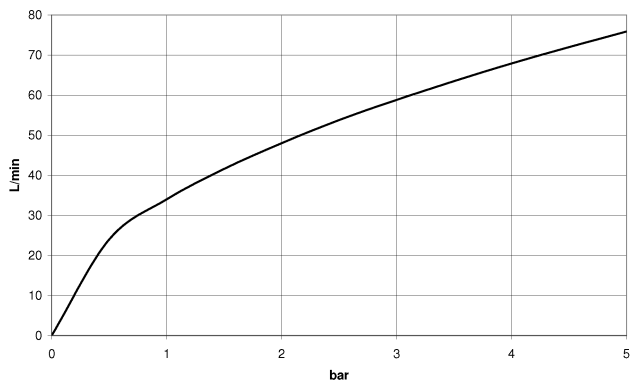

28 450 625

- 3/8" shower outlet
- rosette Ø 55 mm
- 1/2" connection
- WRAS 1811023

Intrinsic protection against back flow.

Fits: TARA, META

	Chrome	28 450 625-00
	Brushed Platinum	28 450 625-06
	Platinum	28 450 625-08
	Dark Chrome	28 450 625-19
	Light Gold	28 450 625-26
	Brushed Light Gold	28 450 625-27
	Brushed Durabronze (23kt Gold)	28 450 625-28
	Matte Black	28 450 625-33
	Brushed Bronze	28 450 625-42
	Brushed Champagne (22kt Gold)	28 450 625-46
	Champagne (22kt Gold)	28 450 625-47
	Brushed Chrome	28 450 625-93
	Brushed Dark Platinum	28 450 625-99

Recommended miscellaneous

- Concealed wall elbow -** 35 085 970 90
- max. recess depth 163 mm
 - min. recess depth 90 mm

28 450 625

mm [inches]

Flow rate chart

Certificates

IAPMO_4976 (5). WRAS_1811023. Belgaqua_21-381-27_7. ACS_20 ACC LY 739.