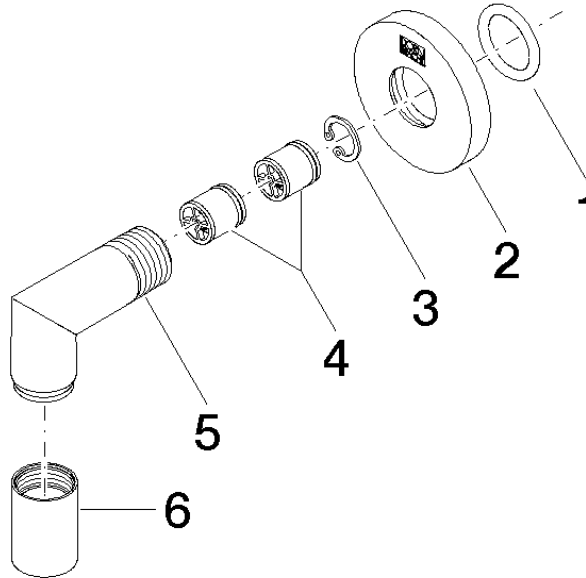

28 450 625

- 3/8" shower outlet
- rosette Ø 55 mm
- 1/2" connection
- WRAS 1811023

Intrinsic protection against back flow.

Fits: TARA, META

	Chrome	28 450 625-00
	Brushed Platinum	28 450 625-06
	Platinum	28 450 625-08
	Dark Chrome	28 450 625-19
	Light Gold	28 450 625-26
	Brushed Light Gold	28 450 625-27
	Brushed Durabronze (23kt Gold)	28 450 625-28
	Matte Black	28 450 625-33
	Brushed Bronze	28 450 625-42
	Brushed Champagne (22kt Gold)	28 450 625-46
	Champagne (22kt Gold)	28 450 625-47
	Brushed Chrome	28 450 625-93
	Brushed Dark Platinum	28 450 625-99

Recommended miscellaneous

- Concealed wall elbow -** 35 085 970 90
- max. recess depth 163 mm
 - min. recess depth 90 mm

28 450 625

mm [inches]

Flow rate chart

Certificates

IAPMO_4976 (5). WRAS_1811023. Belgaqua_21-381-27_7. ACS_20 ACC LY 739.

28 450 625

Spare parts list

No.	Item Number	Name	Quantity used	Delivery time
1	90 14 10 026 00 90	seal	1	2
2	09 27 22 503-00	rosette	1	10
3	09 16 01 014 90	ring	1	2
4	90 23 01 141 00 90	back-flow preventer	2	2
5	09 11 03 036-00	connection	1	10
6	90 21 02 069 00-00	cover	1	10