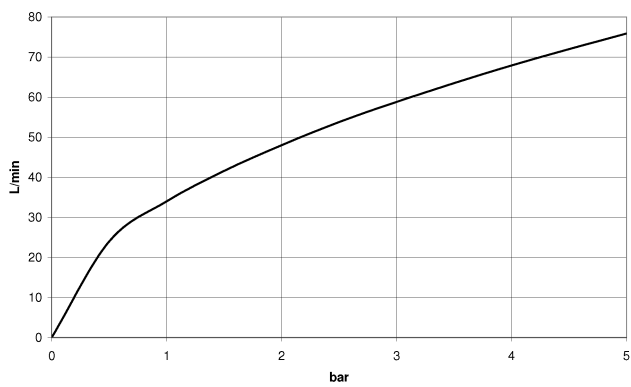

Wall elbow - Dark Chrome

TARA

28 450 625

- 3/8" shower outlet
- rosette Ø 55 mm
- 1/2" connection

Intrinsic protection against back flow.

Fits: TARA, META

	Dark Chrome	28 450 625-19
	Chrome	28 450 625-00
	Brushed Platinum	28 450 625-06
	Platinum	28 450 625-08
	Light Gold	28 450 625-26
	Brushed Light Gold	28 450 625-27
	Brushed Durabronze (23kt Gold)	28 450 625-28
	Matte Black	28 450 625-33
	Brushed Bronze	28 450 625-42
	Brushed Champagne (22kt Gold)	28 450 625-46
	Champagne (22kt Gold)	28 450 625-47
	Brushed Chrome	28 450 625-93
	Brushed Dark Platinum	28 450 625-99

Recommended miscellaneous

- Concealed wall elbow -** 35 085 970 90
- max. recess depth 163 mm
 - min. recess depth 90 mm

28 450 625

mm [inches]

Flow rate chart

Certificates

Belgaqua_21-381-
27_7.

28 450 625