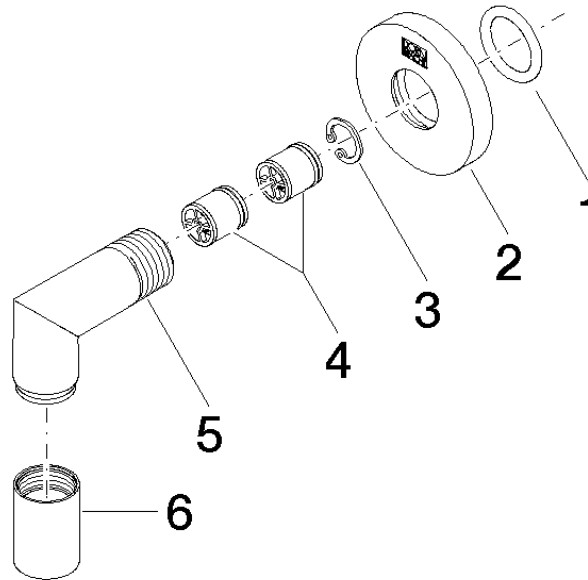

Wall elbow - Light Gold

TARA

28 450 625

- 3/8" shower outlet
- rosette Ø 55 mm
- 1/2" connection

Intrinsic protection against back flow.

Fits: TARA, META

	Light Gold	28 450 625-26
	Chrome	28 450 625-00
	Brushed Platinum	28 450 625-06
	Platinum	28 450 625-08
	Dark Chrome	28 450 625-19
	Brushed Light Gold	28 450 625-27
	Brushed Durabrass (23kt Gold)	28 450 625-28
	Matte Black	28 450 625-33
	Brushed Bronze	28 450 625-42
	Brushed Champagne (22kt Gold)	28 450 625-46
	Champagne (22kt Gold)	28 450 625-47
	Brushed Chrome	28 450 625-93
	Brushed Dark Platinum	28 450 625-99

Recommended miscellaneous

- Concealed wall elbow -** 35 085 970 90
- min. recess depth 90 mm
  - max. recess depth 163 mm

28 450 625

mm [inches]

Flow rate chart

28 450 625

Spare parts list

No.	Item Number	Name	Quantity used	Delivery time
1	90 14 10 026 00 90	seal	1	2
2	09 27 22 503-26	rosette	1	60
3	09 16 01 014 90	ring	1	2
4	90 23 01 141 00 90	back-flow preventer	2	2
5	09 11 03 036-26	connection	1	60
6	90 21 02 069 00-26	cover	1	30