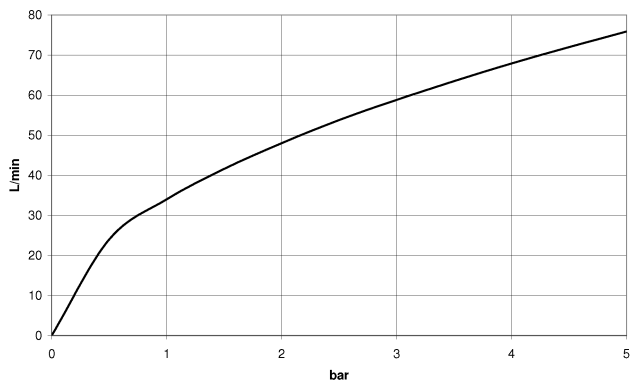

Wall elbow - Light Gold

TARA

28 450 625

- 3/8" shower outlet
- rosette Ø 55 mm
- 1/2" connection

Intrinsic protection against back flow.

Fits: TARA, META

	Light Gold	28 450 625-26
	Chrome	28 450 625-00
	Brushed Platinum	28 450 625-06
	Platinum	28 450 625-08
	Dark Chrome	28 450 625-19
	Brushed Light Gold	28 450 625-27
	Brushed Durabrass (23kt Gold)	28 450 625-28
	Matte Black	28 450 625-33
	Brushed Bronze	28 450 625-42
	Brushed Champagne (22kt Gold)	28 450 625-46
	Champagne (22kt Gold)	28 450 625-47
	Brushed Chrome	28 450 625-93
	Brushed Dark Platinum	28 450 625-99

Recommended miscellaneous

- Concealed wall elbow -** 35 085 970 90
- min. recess depth 90 mm
  - max. recess depth 163 mm

28 450 625

mm [inches]

Flow rate chart

28 450 625

Spare parts list

No.	Item Number	Name	Quantity used	Delivery time
1	90 14 10 026 00 90	seal	1	2
2	09 27 22 503-26	rosette	1	60
3	09 16 01 014 90	ring	1	2
4	90 23 01 141 00 90	back-flow preventer	2	2
5	09 11 03 036-26	connection	1	60
6	90 21 02 069 00-26	cover	1	30