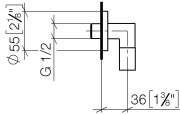

Wall elbow - Light Gold

TARA

28 450 625

- 3/8" shower outlet
- rosette Ø 55 mm
- 1/2" connection

Intrinsic protection against back flow.

Fits: TARA, META

	Light Gold	28 450 625-26
	Chrome	28 450 625-00
	Brushed Platinum	28 450 625-06
	Platinum	28 450 625-08
	Dark Chrome	28 450 625-19
	Brushed Light Gold	28 450 625-27
	Brushed Durabrass (23kt Gold)	28 450 625-28
	Matte Black	28 450 625-33
	Brushed Bronze	28 450 625-42
	Brushed Champagne (22kt Gold)	28 450 625-46
	Champagne (22kt Gold)	28 450 625-47
	Brushed Chrome	28 450 625-93
	Brushed Dark Platinum	28 450 625-99

Recommended miscellaneous

- Concealed wall elbow -** 35 085 970 90
- min. recess depth 90 mm
  - max. recess depth 163 mm

28 450 625

mm [inches]

Flow rate chart

28 450 625

Spare parts list

No.	Item Number	Name	Quantity used	Delivery time
1	90 14 10 026 00 90	seal	1	2
2	09 27 22 503-26	rosette	1	60
3	09 16 01 014 90	ring	1	2
4	90 23 01 141 00 90	back-flow preventer	2	2
5	09 11 03 036-26	connection	1	60
6	90 21 02 069 00-26	cover	1	30