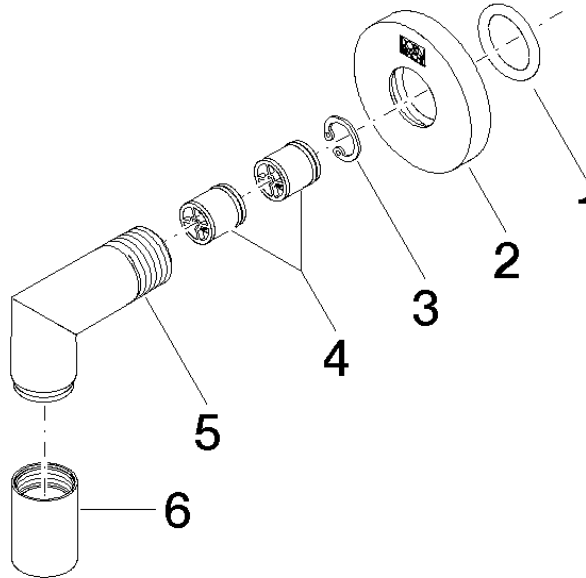

28 450 625

- 3/8" shower outlet
- rosette Ø 55 mm
- 1/2" connection

Intrinsic protection against back flow.

Fits: TARA, META

	Brushed Light Gold	28 450 625-27
	Chrome	28 450 625-00
	Brushed Platinum	28 450 625-06
	Platinum	28 450 625-08
	Dark Chrome	28 450 625-19
	Light Gold	28 450 625-26
	Brushed Durabrass (23kt Gold)	28 450 625-28
	Matte Black	28 450 625-33
	Brushed Bronze	28 450 625-42
	Brushed Champagne (22kt Gold)	28 450 625-46
	Champagne (22kt Gold)	28 450 625-47
	Brushed Chrome	28 450 625-93
	Brushed Dark Platinum	28 450 625-99

28 450 625

mm [inches]

Flow rate chart

28 450 625

Parts for other finishes can be found here: [Chrome](#)

Spare parts list

No.	Item Number	Name	Quantity used	Delivery time
1	90 14 10 026 00 90	seal	1	2
2	09 27 22 503-27	rosette	1	60
3	09 16 01 014 90	ring	1	2
4	90 23 01 141 00 90	back-flow preventer	2	2
5	09 11 03 036-27	connection	1	60
6	90 21 02 069 00-27	cover	1	30