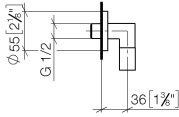

28 450 625

- 3/8" shower outlet
- rosette Ø 55 mm
- 1/2" connection

Intrinsic protection against back flow.

Fits: TARA, META

	Brushed Light Gold	28 450 625-27
	Chrome	28 450 625-00
	Brushed Platinum	28 450 625-06
	Platinum	28 450 625-08
	Dark Chrome	28 450 625-19
	Light Gold	28 450 625-26
	Brushed Durabrass (23kt Gold)	28 450 625-28
	Matte Black	28 450 625-33
	Brushed Bronze	28 450 625-42
	Brushed Champagne (22kt Gold)	28 450 625-46
	Champagne (22kt Gold)	28 450 625-47
	Brushed Chrome	28 450 625-93
	Brushed Dark Platinum	28 450 625-99

28 450 625

mm [inches]

Flow rate chart

28 450 625

Parts for other finishes can be found here: [Chrome](#)

Spare parts list

No.	Item Number	Name	Quantity used	Delivery time
1	90 14 10 026 00 90	seal	1	2
2	09 27 22 503-27	rosette	1	60
3	09 16 01 014 90	ring	1	2
4	90 23 01 141 00 90	back-flow preventer	2	2
5	09 11 03 036-27	connection	1	60
6	90 21 02 069 00-27	cover	1	30