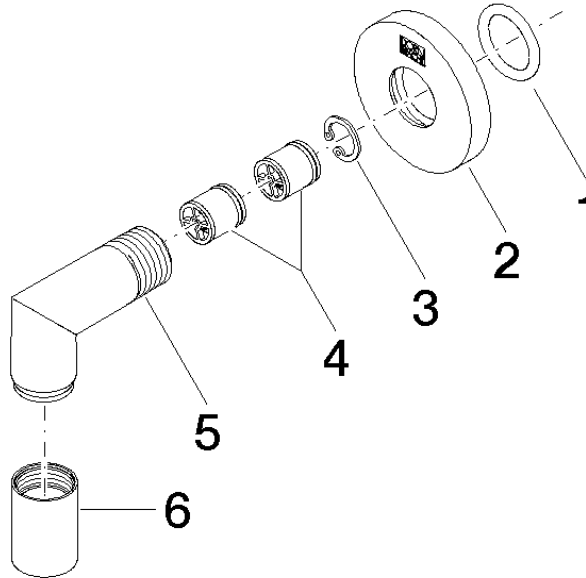

Wall elbow - Brushed Durabross (23kt Gold)

TARA

28 450 625

- 3/8" shower outlet
- rosette Ø 55 mm
- 1/2" connection

Intrinsic protection against back flow.

Fits: TARA, META

	Brushed Durabross (23kt Gold)	28 450 625-28
	Chrome	28 450 625-00
	Brushed Platinum	28 450 625-06
	Platinum	28 450 625-08
	Dark Chrome	28 450 625-19
	Light Gold	28 450 625-26
	Brushed Light Gold	28 450 625-27
	Matte Black	28 450 625-33
	Brushed Bronze	28 450 625-42
	Brushed Champagne (22kt Gold)	28 450 625-46
	Champagne (22kt Gold)	28 450 625-47
	Brushed Chrome	28 450 625-93
	Brushed Dark Platinum	28 450 625-99

Recommended miscellaneous

Concealed wall elbow -

- max. recess depth 163 mm
- min. recess depth 90 mm

35 085 970 90

28 450 625

mm [inches]

Flow rate chart

Certificates

WRAS_1811023. Belgaqua_21-381- ACS_20 ACC LY 739.
27_7.

28 450 625

Spare parts list

No.	Item Number	Name	Quantity used	Delivery time
1	90 14 10 026 00 90	seal	1	2
2	09 27 22 503-28	rosette	1	20
3	09 16 01 014 90	ring	1	2
4	90 23 01 141 00 90	back-flow preventer	2	2
5	09 11 03 036-28	connection	1	20
6	90 21 02 069 00-28	cover	1	20