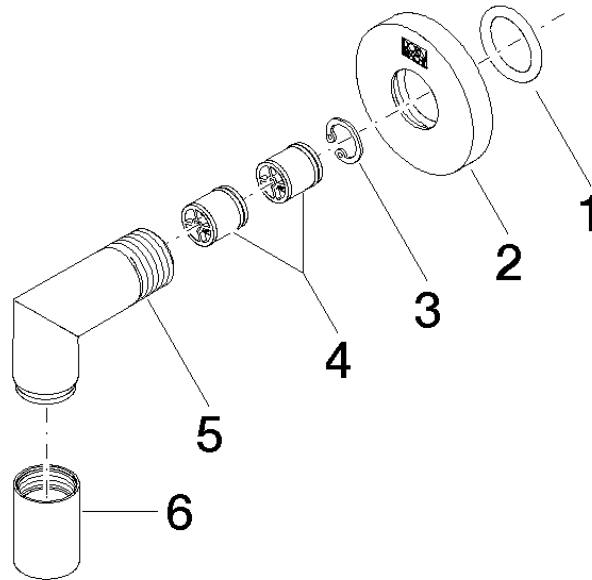

Wall elbow - Matte Black

TARA

28 450 625

- 3/8" shower outlet
- rosette Ø 55 mm
- 1/2" connection

Intrinsic protection against back flow.

Fits: TARA, META

	Matte Black	28 450 625-33
	Chrome	28 450 625-00
	Brushed Platinum	28 450 625-06
	Platinum	28 450 625-08
	Dark Chrome	28 450 625-19
	Light Gold	28 450 625-26
	Brushed Light Gold	28 450 625-27
	Brushed Durabrass (23kt Gold)	28 450 625-28
	Brushed Bronze	28 450 625-42
	Brushed Champagne (22kt Gold)	28 450 625-46
	Champagne (22kt Gold)	28 450 625-47
	Brushed Chrome	28 450 625-93
	Brushed Dark Platinum	28 450 625-99

Recommended miscellaneous

- Concealed wall elbow -** 35 085 970 90
- max. recess depth 163 mm
 - min. recess depth 90 mm

28 450 625

mm [inches]

Flow rate chart

Certificates

IAPMO_4976 (5). WRAS_1811023. Belgaqua_21-381-27_7. ACS_20 ACC LY 739.

28 450 625

Spare parts list

No.	Item Number	Name	Quantity used	Delivery time
1	90 14 10 026 00 90	seal	1	2
2	09 27 22 503-33	rosette	1	30
3	09 16 01 014 90	ring	1	2
4	90 23 01 141 00 90	back-flow preventer	2	2
5	09 11 03 036-33	connection	1	30
6	90 21 02 069 00-33	cover	1	30