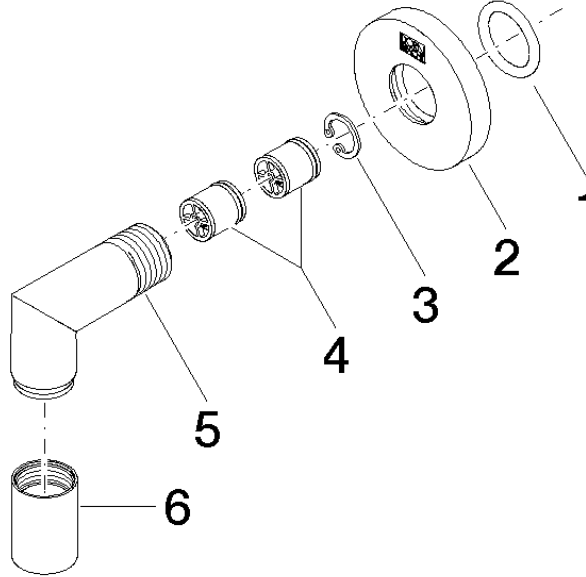

28 450 625

- 3/8" shower outlet
- rosette Ø 55 mm
- 1/2" connection

Intrinsic protection against back flow.

Fits: TARA, META

	Brushed Bronze	28 450 625-42
	Chrome	28 450 625-00
	Brushed Platinum	28 450 625-06
	Platinum	28 450 625-08
	Dark Chrome	28 450 625-19
	Light Gold	28 450 625-26
	Brushed Light Gold	28 450 625-27
	Brushed Durabronze (23kt Gold)	28 450 625-28
	Matte Black	28 450 625-33
	Brushed Champagne (22kt Gold)	28 450 625-46
	Champagne (22kt Gold)	28 450 625-47
	Brushed Chrome	28 450 625-93
	Brushed Dark Platinum	28 450 625-99

28 450 625

mm [inches]

Flow rate chart

28 450 625

Parts for other finishes can be found here: [Chrome](#)

Spare parts list

No.	Item Number	Name	Quantity used	Delivery time
1	90 14 10 026 00 90	seal	1	2
2	09 27 22 503-42	rosette	1	60
3	09 16 01 014 90	ring	1	2
4	90 23 01 141 00 90	back-flow preventer	2	2
5	09 11 03 036-42	connection	1	60
6	90 21 02 069 00-42	cover	1	30