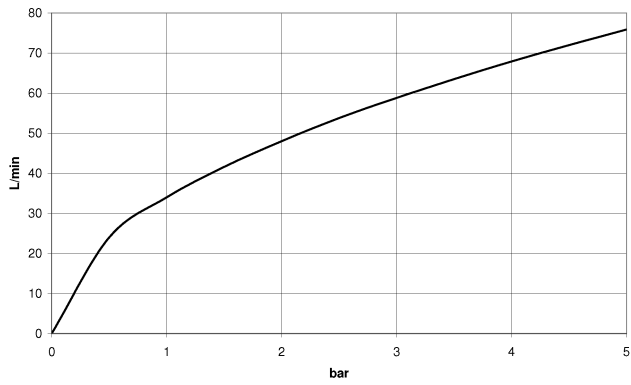

28 450 625

- 3/8" shower outlet
- rosette Ø 55 mm
- 1/2" connection

Intrinsic protection against back flow.

Fits: TARA, META

	Brushed Bronze	28 450 625-42
	Chrome	28 450 625-00
	Brushed Platinum	28 450 625-06
	Platinum	28 450 625-08
	Dark Chrome	28 450 625-19
	Light Gold	28 450 625-26
	Brushed Light Gold	28 450 625-27
	Brushed Durabronze (23kt Gold)	28 450 625-28
	Matte Black	28 450 625-33
	Brushed Champagne (22kt Gold)	28 450 625-46
	Champagne (22kt Gold)	28 450 625-47
	Brushed Chrome	28 450 625-93
	Brushed Dark Platinum	28 450 625-99

28 450 625

mm [inches]

Flow rate chart

28 450 625

Parts for other finishes can be found here: [Chrome](#)

Spare parts list

No.	Item Number	Name	Quantity used	Delivery time
1	90 14 10 026 00 90	seal	1	2
2	09 27 22 503-42	rosette	1	60
3	09 16 01 014 90	ring	1	2
4	90 23 01 141 00 90	back-flow preventer	2	2
5	09 11 03 036-42	connection	1	60
6	90 21 02 069 00-42	cover	1	30