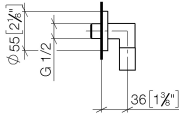

28 450 625

- 3/8" shower outlet
- rosette Ø 55 mm
- 1/2" connection

Intrinsic protection against back flow.

Fits: TARA, META

	Brushed Bronze	28 450 625-42
	Chrome	28 450 625-00
	Brushed Platinum	28 450 625-06
	Platinum	28 450 625-08
	Dark Chrome	28 450 625-19
	Light Gold	28 450 625-26
	Brushed Light Gold	28 450 625-27
	Brushed Durabronze (23kt Gold)	28 450 625-28
	Matte Black	28 450 625-33
	Brushed Champagne (22kt Gold)	28 450 625-46
	Champagne (22kt Gold)	28 450 625-47
	Brushed Chrome	28 450 625-93
	Brushed Dark Platinum	28 450 625-99

28 450 625

mm [inches]

Flow rate chart

28 450 625

Parts for other finishes can be found here: [Chrome](#)

Spare parts list

No.	Item Number	Name	Quantity used	Delivery time
1	90 14 10 026 00 90	seal	1	2
2	09 27 22 503-42	rosette	1	60
3	09 16 01 014 90	ring	1	2
4	90 23 01 141 00 90	back-flow preventer	2	2
5	09 11 03 036-42	connection	1	60
6	90 21 02 069 00-42	cover	1	30