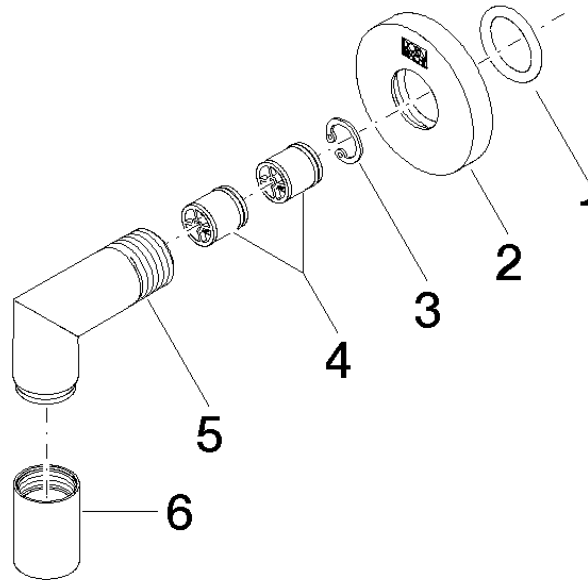

Wall elbow - Brushed Champagne (22kt Gold)

TARA

28 450 625

- 3/8" shower outlet
- rosette Ø 55 mm
- 1/2" connection

Intrinsic protection against back flow.

Fits: TARA, META

	Brushed Champagne (22kt Gold)	28 450 625-46
	Chrome	28 450 625-00
	Brushed Platinum	28 450 625-06
	Platinum	28 450 625-08
	Dark Chrome	28 450 625-19
	Light Gold	28 450 625-26
	Brushed Light Gold	28 450 625-27
	Brushed Durabrass (23kt Gold)	28 450 625-28
	Matte Black	28 450 625-33
	Brushed Bronze	28 450 625-42
	Champagne (22kt Gold)	28 450 625-47
	Brushed Chrome	28 450 625-93
	Brushed Dark Platinum	28 450 625-99

Recommended miscellaneous

- Concealed wall elbow -** 35 085 970 90
- max. recess depth 163 mm
 - min. recess depth 90 mm

28 450 625

mm [inches]

Flow rate chart

Certificates

Belgaqua_21-381-
27_7.

28 450 625

Spare parts list

No.	Item Number	Name	Quantity used	Delivery time
1	90 14 10 026 00 90	seal	1	2
2	09 27 22 503-46	rosette	1	30
3	09 16 01 014 90	ring	1	2
4	90 23 01 141 00 90	back-flow preventer	2	2
5	09 11 03 036-46	connection	1	30
6	90 21 02 069 00-46	cover	1	30