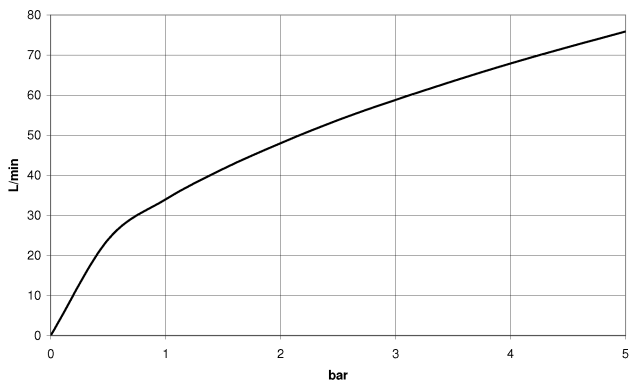

**Wall elbow - Champagne (22kt Gold)**

TARA

28 450 625

- 3/8" shower outlet
- rosette Ø 55 mm
- 1/2" connection
- WRAS 1811023

Intrinsic protection against back flow.

Fits: TARA, META

	Champagne (22kt Gold)	28 450 625-47
	Chrome	28 450 625-00
	Brushed Platinum	28 450 625-06
	Platinum	28 450 625-08
	Dark Chrome	28 450 625-19
	Light Gold	28 450 625-26
	Brushed Light Gold	28 450 625-27
	Brushed Durabronze (23kt Gold)	28 450 625-28
	Matte Black	28 450 625-33
	Brushed Bronze	28 450 625-42
	Brushed Champagne (22kt Gold)	28 450 625-46
	Brushed Chrome	28 450 625-93
	Brushed Dark Platinum	28 450 625-99

**Recommended miscellaneous**

**Concealed wall elbow -**

35 085 970 90

- max. recess depth 163 mm
- min. recess depth 90 mm

28 450 625

mm [inches]

### Flow rate chart