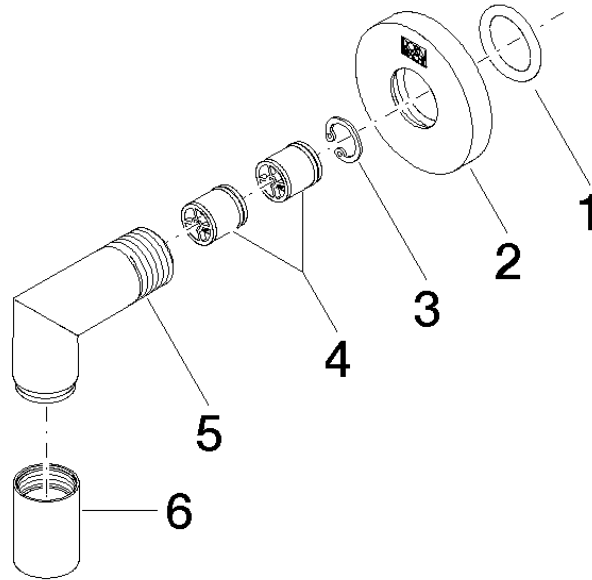

**Wall elbow - Champagne (22kt Gold)**

TARA

28 450 625

- 3/8" shower outlet
- rosette Ø 55 mm
- 1/2" connection
- WRAS 1811023

Intrinsic protection against back flow.

Fits: TARA, META

	Champagne (22kt Gold)	28 450 625-47
	Chrome	28 450 625-00
	Brushed Platinum	28 450 625-06
	Platinum	28 450 625-08
	Dark Chrome	28 450 625-19
	Light Gold	28 450 625-26
	Brushed Light Gold	28 450 625-27
	Brushed Durabronze (23kt Gold)	28 450 625-28
	Matte Black	28 450 625-33
	Brushed Bronze	28 450 625-42
	Brushed Champagne (22kt Gold)	28 450 625-46
	Brushed Chrome	28 450 625-93
	Brushed Dark Platinum	28 450 625-99

## Wall elbow - Champagne (22kt Gold)

---

TARA

28 450 625

### Certificates

---

Belgaqua\_21-381-2

Product version from 7/6/2018

Wall elbow - Champagne (22kt Gold)

TARA

28 450 625

**Spare parts list**

**Product version from 7/6/2018**

No.	Item Number	Name	Quantity used	Delivery time
	90 14 10 026 00 90	seal	7	2