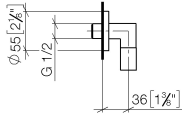

**Wall elbow - Champagne (22kt Gold)**

TARA

28 450 625

- 3/8" shower outlet
- rosette Ø 55 mm
- 1/2" connection
- WRAS 1811023

Intrinsic protection against back flow.

Fits: TARA, META

	Champagne (22kt Gold)	28 450 625-47
	Chrome	28 450 625-00
	Brushed Platinum	28 450 625-06
	Platinum	28 450 625-08
	Dark Chrome	28 450 625-19
	Light Gold	28 450 625-26
	Brushed Light Gold	28 450 625-27
	Brushed Durabronze (23kt Gold)	28 450 625-28
	Matte Black	28 450 625-33
	Brushed Bronze	28 450 625-42
	Brushed Champagne (22kt Gold)	28 450 625-46
	Brushed Chrome	28 450 625-93
	Brushed Dark Platinum	28 450 625-99

**Recommended miscellaneous**

**Concealed wall elbow -**

35 085 970 90

- max. recess depth 163 mm
- min. recess depth 90 mm

28 450 625

mm [inches]

### Flow rate chart