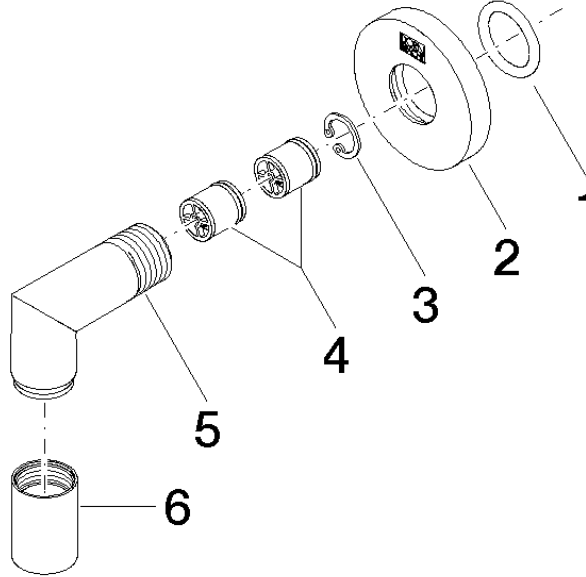

28 450 625

- 3/8" shower outlet
- rosette Ø 55 mm
- 1/2" connection

Intrinsic protection against back flow.

Fits: TARA, META

	Brushed Chrome	28 450 625-93
	Chrome	28 450 625-00
	Brushed Platinum	28 450 625-06
	Platinum	28 450 625-08
	Dark Chrome	28 450 625-19
	Light Gold	28 450 625-26
	Brushed Light Gold	28 450 625-27
	Brushed Durabronze (23kt Gold)	28 450 625-28
	Matte Black	28 450 625-33
	Brushed Bronze	28 450 625-42
	Brushed Champagne (22kt Gold)	28 450 625-46
	Champagne (22kt Gold)	28 450 625-47
	Brushed Dark Platinum	28 450 625-99

28 450 625

mm [inches]

### Flow rate chart

### Spare parts list

No.	Item Number	Name	Quantity used	Delivery time
1	90 14 10 026 00 90	seal	1	2
2	09 27 22 503-93	rosette	1	20
3	09 16 01 014 90	ring	1	2
4	90 23 01 141 00 90	back-flow preventer	2	2
5	09 11 03 036-93	connection	1	20
6	90 21 02 069 00-93	cover	1	-