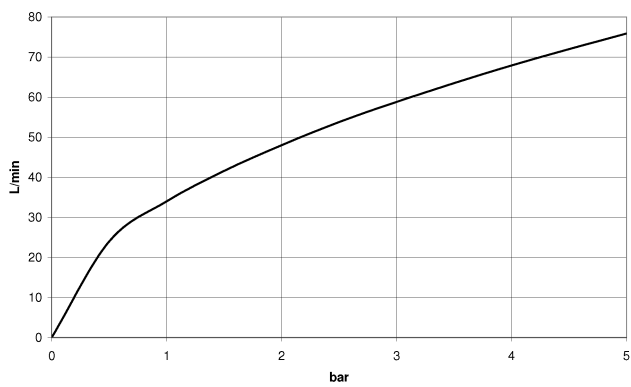

Wall elbow - Brushed Dark Platinum

TARA

28 450 625

- 3/8" shower outlet
- rosette Ø 55 mm
- 1/2" connection

Intrinsic protection against back flow.

Fits: TARA, META

	Brushed Dark Platinum	28 450 625-99
	Chrome	28 450 625-00
	Brushed Platinum	28 450 625-06
	Platinum	28 450 625-08
	Dark Chrome	28 450 625-19
	Light Gold	28 450 625-26
	Brushed Light Gold	28 450 625-27
	Brushed Durabronze (23kt Gold)	28 450 625-28
	Matte Black	28 450 625-33
	Brushed Bronze	28 450 625-42
	Brushed Champagne (22kt Gold)	28 450 625-46
	Champagne (22kt Gold)	28 450 625-47
	Brushed Chrome	28 450 625-93

Recommended miscellaneous

**Concealed wall elbow -** 35 085 970 90

- max. recess depth 163 mm
- min. recess depth 90 mm

28 450 625

mm [inches]

### Flow rate chart