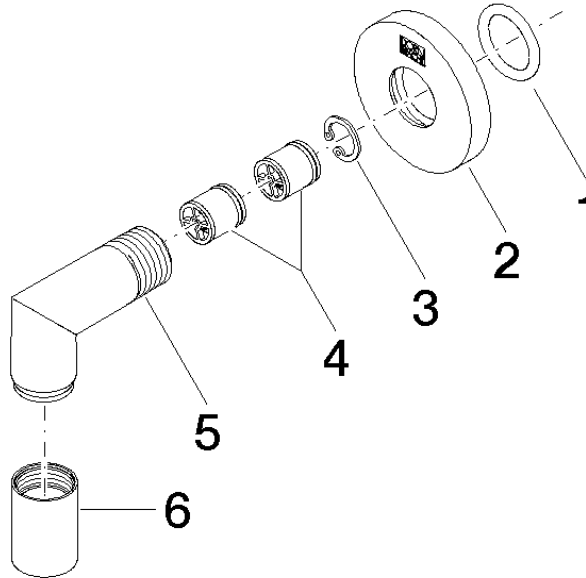

Wall elbow - Brushed Dark Platinum

TARA

28 450 625

- 3/8" shower outlet
- rosette Ø 55 mm
- 1/2" connection

Intrinsic protection against back flow.

Fits: TARA, META

	Brushed Dark Platinum	28 450 625-99
	Chrome	28 450 625-00
	Brushed Platinum	28 450 625-06
	Platinum	28 450 625-08
	Dark Chrome	28 450 625-19
	Light Gold	28 450 625-26
	Brushed Light Gold	28 450 625-27
	Brushed Durabronze (23kt Gold)	28 450 625-28
	Matte Black	28 450 625-33
	Brushed Bronze	28 450 625-42
	Brushed Champagne (22kt Gold)	28 450 625-46
	Champagne (22kt Gold)	28 450 625-47
	Brushed Chrome	28 450 625-93

Recommended miscellaneous

**Concealed wall elbow -** 35 085 970 90

- max. recess depth 163 mm
- min. recess depth 90 mm

28 450 625

mm [inches]

### Flow rate chart

### Spare parts list

No.	Item Number	Name	Quantity used	Delivery time
1	90 14 10 026 00 90	seal	1	2
2	09 27 22 503-99	rosette	1	30
3	09 16 01 014 90	ring	1	2
4	90 23 01 141 00 90	back-flow preventer	2	2
5	09 11 03 036-99	connection	1	30
6	90 21 02 069 00-99	cover	1	30