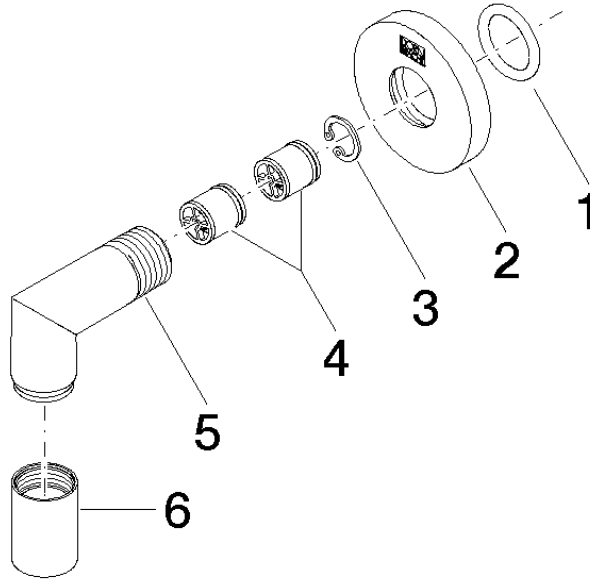

## EDITION PRO Wall elbow - Chrome

---

28 450 626

- 3/8" shower outlet
- rosette Ø 55 mm
- 1/2" connection
- WRAS 1811077

Intrinsic protection against back flow.

	Chrome	28 450 626-00
	Matte Black	28 450 626-33
	Brushed Chrome	28 450 626-93

## EDITION PRO Wall elbow - Chrome

---

28 450 626

mm [inches]

### Spare parts list

No.	Item Number	Name	Quantity used	Delivery time
1	90 14 10 026 00 90	seal	1	2
2	09 27 22 503-00	rosette	1	10
3	09 16 01 014 90	ring	1	2
4	90 23 01 141 00 90	back-flow preventer	1	2
5	09 11 03 036-00	connection	1	10
6	90 21 02 069 00-00	cover	1	10