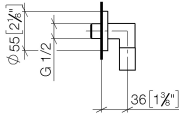

## EDITION PRO Wall elbow - Chrome

---

28 450 626

- 3/8" shower outlet
- rosette Ø 55 mm
- 1/2" connection
- WRAS 1811077

Intrinsic protection against back flow.

	Chrome	28 450 626-00
	Matte Black	28 450 626-33
	Brushed Chrome	28 450 626-93

## EDITION PRO Wall elbow - Chrome

---

28 450 626

mm [inches]

### Spare parts list

No.	Item Number	Name	Quantity used	Delivery time
1	90 14 10 026 00 90	seal	1	2
2	09 27 22 503-00	rosette	1	10
3	09 16 01 014 90	ring	1	2
4	90 23 01 141 00 90	back-flow preventer	1	2
5	09 11 03 036-00	connection	1	10
6	90 21 02 069 00-00	cover	1	10