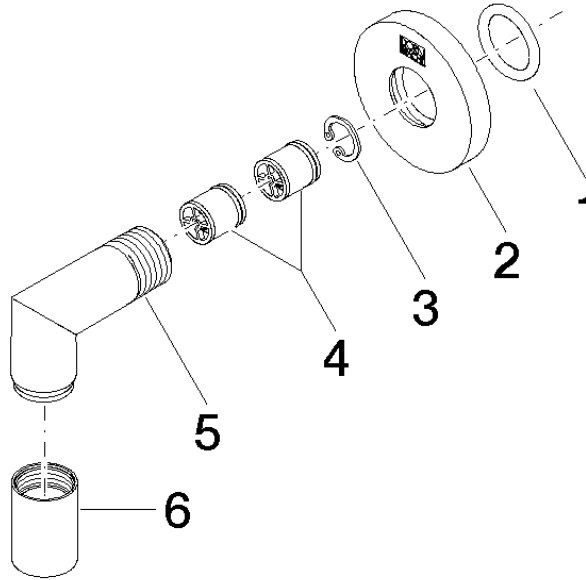

EDITION PRO Wall elbow - Matte Black

28 450 626

- 3/8" shower outlet
- rosette Ø 55 mm
- 1/2" connection

Intrinsic protection against back flow.

	Matte Black	28 450 626-33
	Chrome	28 450 626-00
	Brushed Chrome	28 450 626-93

EDITION PRO Wall elbow - Matte Black

28 450 626

mm [inches]

Certificates

WRAS_1811077. Belgaqua_21-381-
27_7.

EDITION PRO Wall elbow - Matte Black

28 450 626

Parts for other finishes can be found here: [Chrome](#)

Spare parts list

No.	Item Number	Name	Quantity used	Delivery time
1	90 14 10 026 00 90	seal	1	2
2	09 27 22 503-33	rosette	1	30
3	09 16 01 014 90	ring	1	2
4	90 23 01 141 00 90	back-flow preventer	1	2
5	09 11 03 036-33	connection	1	30
6	90 21 02 069 00-33	cover	1	30