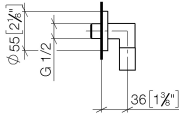

EDITION PRO Wall elbow - Brushed Chrome

28 450 626

- 3/8" shower outlet
- rosette Ø 55 mm
- 1/2" connection

Intrinsic protection against back flow.

	Brushed Chrome	28 450 626-93
	Chrome	28 450 626-00
	Matte Black	28 450 626-33

EDITION PRO Wall elbow - Brushed Chrome

28 450 626

mm [inches]

Certificates

WRAS_1811077. Belgaqua_21-381-
27_7.

EDITION PRO Wall elbow - Brushed Chrome

28 450 626

Parts for other finishes can be found here: [Chrome](#)

Spare parts list

No.	Item Number	Name	Quantity used	Delivery time
1	90 14 10 026 00 90	seal	1	2
2	09 27 22 503-93	rosette	1	20
3	09 16 01 014 90	ring	1	2
4	90 23 01 141 00 90	back-flow preventer	1	2
5	09 11 03 036-93	connection	1	20
6	90 21 02 069 00-93	cover	1	-