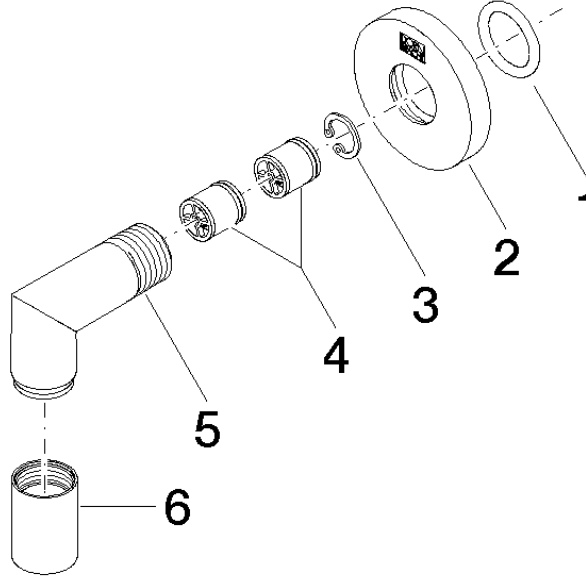

EDITION PRO Wall elbow - Brushed Chrome

28 450 626

- 3/8" shower outlet
- rosette Ø 55 mm
- 1/2" connection

Intrinsic protection against back flow.

	Brushed Chrome	28 450 626-93
	Chrome	28 450 626-00
	Matte Black	28 450 626-33

EDITION PRO Wall elbow - Brushed Chrome

28 450 626

mm [inches]

Certificates

WRAS_1811077. Belgaqua_21-381-
27_7.

EDITION PRO Wall elbow - Brushed Chrome

28 450 626

Parts for other finishes can be found here: [Chrome](#)

Spare parts list

No.	Item Number	Name	Quantity used	Delivery time
1	90 14 10 026 00 90	seal	1	2
2	09 27 22 503-93	rosette	1	20
3	09 16 01 014 90	ring	1	2
4	90 23 01 141 00 90	back-flow preventer	1	2
5	09 11 03 036-93	connection	1	20
6	90 21 02 069 00-93	cover	1	-