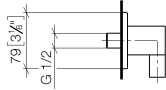

LULU Wall elbow - Brushed Platinum

LULU

28 450 710

- 3/8" shower outlet
- rosette 78 x 55 mm
- 1/2" connection

Intrinsic protection against back flow.

Brushed Platinum

28 450 710-06

Chrome

28 450 710-00

Recommended miscellaneous

Concealed wall elbow -

35 085 970 90

- max. recess depth 163 mm
- min. recess depth 90 mm

28 450 710

mm [inches]

Flow rate chart