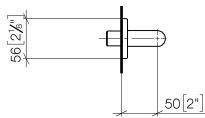

LULU Wall elbow - Brushed Platinum

LULU

28 450 710

- 3/8" shower outlet
- rosette 78 x 55 mm
- 1/2" connection

Intrinsic protection against back flow.

Brushed Platinum

28 450 710-06

Chrome

28 450 710-00

Recommended miscellaneous

Concealed wall elbow -

35 085 970 90

- max. recess depth 163 mm
- min. recess depth 90 mm

28 450 710

mm [inches]

Flow rate chart

Certificates

IAPMO_4976 (5). Belgaqua_21-381- WRAS_2310091. WRAS_1807022.
27_7.

28 450 710

Spare parts list

No.	Item Number	Name	Quantity used	Delivery time
1	09 16 01 014 90	ring	1	2
2	90 23 01 040 00 90	back-flow preventer	1	2
3	09 24 03 116 20 90	nipple	1	2
4	09 14 10 008 90	seal	1	2
5	09 14 10 142 90	seal	1	2
6	09 30 30 054 90	screw	1	2
7	09 31 11 026 90	pin	1	2
8	09 27 71 002-06	rosette	1	10
9	09 11 03 026 20-06	connection	1	60
10	09 31 11 005 90	pin	1	2
11	90 14 10 077 00 90	seal	1	2
12	09 24 03 107 20 90	nipple	1	2
13	90 21 02 069 00-06	cover	1	10