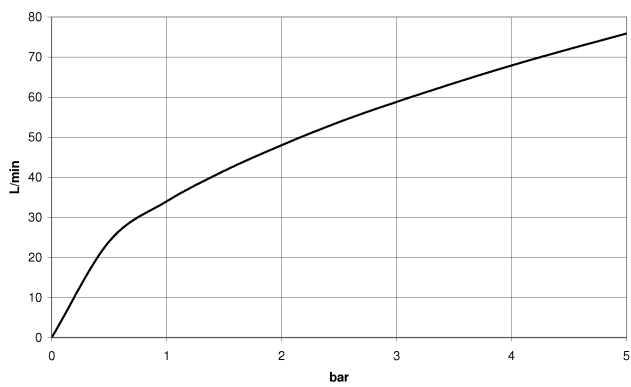

LULU Wall elbow - Brushed Platinum

LULU

28 450 710

- 3/8" shower outlet
- rosette 78 x 55 mm
- 1/2" connection

Intrinsic protection against back flow.

Brushed Platinum

28 450 710-06

Chrome

28 450 710-00

Recommended miscellaneous

Concealed wall elbow -

35 085 970 90

- max. recess depth 163 mm
- min. recess depth 90 mm

28 450 710

mm [inches]

Flow rate chart