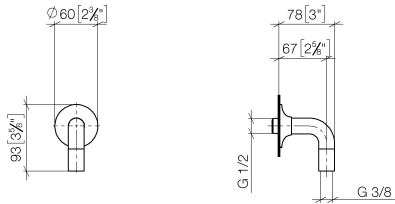

28 450 809

- 3/8" shower outlet
- rosette Ø 60 mm
- 1/2" connection

Intrinsic protection against back flow.

	Dark Chrome	28 450 809-19
	Chrome	28 450 809-00
	Brushed Platinum	28 450 809-06
	Platinum	28 450 809-08
	Brushed Durabronze (23kt Gold)	28 450 809-28
	Brushed Bronze	28 450 809-42
	Brushed Champagne (22kt Gold)	28 450 809-46
	Champagne (22kt Gold)	28 450 809-47
	Brushed Dark Platinum	28 450 809-99

Recommended miscellaneous

Concealed wall elbow -

- max. recess depth 163 mm
- min. recess depth 90 mm

35 085 970 90

28 450 809

mm [inches]

Flow rate chart

Certificates