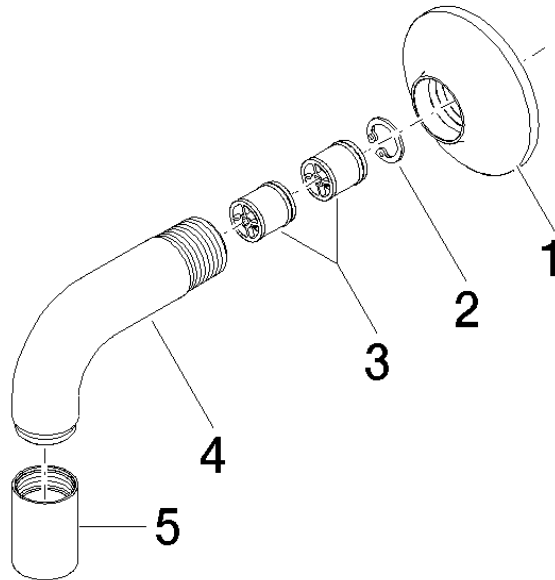

28 450 809

- 3/8" shower outlet
- rosette Ø 60 mm
- 1/2" connection
- WRAS 1810006

Intrinsic protection against back flow.

	Brushed Durabronze (23kt Gold)	28 450 809-28
	Chrome	28 450 809-00
	Brushed Platinum	28 450 809-06
	Platinum	28 450 809-08
	Dark Chrome	28 450 809-19
	Brushed Bronze	28 450 809-42
	Brushed Champagne (22kt Gold)	28 450 809-46
	Champagne (22kt Gold)	28 450 809-47
	Brushed Dark Platinum	28 450 809-99

Recommended miscellaneous

Concealed wall elbow - 35 085 970 90

- max. recess depth 163 mm
- min. recess depth 90 mm

28 450 809

mm [inches]

Flow rate chart

Codes & Standards

EN 1717

Scottish Water
Byelaws

UK Water Supply
Regulations

VAIA Wall elbow - Brushed Durabronz (23kt Gold)

VAIA

28 450 809

Certificates

WRAS_1810

Belgaqua_22_280_2

28 450 809

Product version from 3/13/2017 to 7/6/2018

Product version from 7/6/2018

VAIA Wall elbow - Brushed Durabrass (23kt Gold)

VAIA

28 450 809

Spare parts list

Product version from 3/13/2017 to 7/6/2018