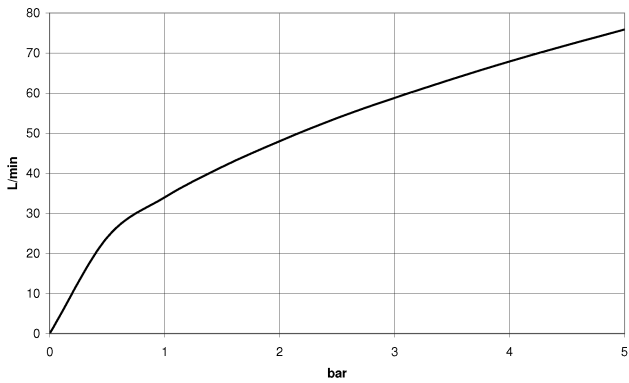

28 450 809

- 3/8" shower outlet
- rosette Ø 60 mm
- 1/2" connection
- WRAS 1810006

Intrinsic protection against back flow.

	Brushed Durabronze (23kt Gold)	28 450 809-28
	Chrome	28 450 809-00
	Brushed Platinum	28 450 809-06
	Platinum	28 450 809-08
	Dark Chrome	28 450 809-19
	Brushed Bronze	28 450 809-42
	Brushed Champagne (22kt Gold)	28 450 809-46
	Champagne (22kt Gold)	28 450 809-47
	Brushed Dark Platinum	28 450 809-99

Recommended miscellaneous

Concealed wall elbow - 35 085 970 90

- max. recess depth 163 mm
- min. recess depth 90 mm

28 450 809

mm [inches]

Flow rate chart

Codes & Standards

EN 1717