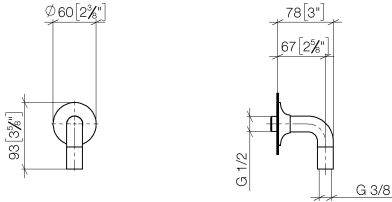

28 450 809

- 3/8" shower outlet
- rosette Ø 60 mm
- 1/2" connection
- WRAS 1810006

Intrinsic protection against back flow.

	Brushed Durabronze (23kt Gold)	28 450 809-28
	Chrome	28 450 809-00
	Brushed Platinum	28 450 809-06
	Platinum	28 450 809-08
	Dark Chrome	28 450 809-19
	Brushed Bronze	28 450 809-42
	Brushed Champagne (22kt Gold)	28 450 809-46
	Champagne (22kt Gold)	28 450 809-47
	Brushed Dark Platinum	28 450 809-99

Recommended miscellaneous

Concealed wall elbow - 35 085 970 90

- max. recess depth 163 mm
- min. recess depth 90 mm

28 450 809

mm [inches]

Flow rate chart

Codes & Standards

EN 1717

Product version from 7/6/2018

No.	Item Number	Name	Quantity used	Delivery time
	90 27 80 021 00-28	rosette	6	20