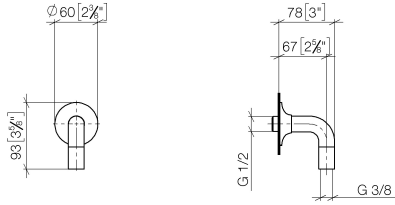

28 450 809

- 3/8" shower outlet
- rosette Ø 60 mm
- 1/2" connection

Intrinsic protection against back flow.

	Brushed Bronze	28 450 809-42
	Chrome	28 450 809-00
	Brushed Platinum	28 450 809-06
	Platinum	28 450 809-08
	Dark Chrome	28 450 809-19
	Brushed Durabrass (23kt Gold)	28 450 809-28
	Brushed Champagne (22kt Gold)	28 450 809-46
	Champagne (22kt Gold)	28 450 809-47
	Brushed Dark Platinum	28 450 809-99

28 450 809

mm [inches]

Flow rate chart

Certificates

Belgaqua\_22\_280\_2  
7\_7.

28 450 809

Parts for other  
finishes can be found  
here: [Chrome](#)