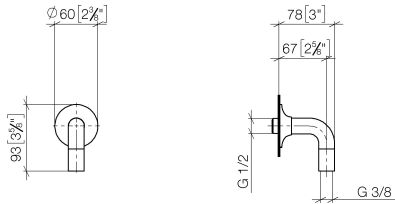

28 450 809

- 3/8" shower outlet
- rosette Ø 60 mm
- 1/2" connection

Intrinsic protection against back flow.

	Champagne (22kt Gold)	28 450 809-47
	Chrome	28 450 809-00
	Brushed Platinum	28 450 809-06
	Platinum	28 450 809-08
	Dark Chrome	28 450 809-19
	Brushed Durabronze (23kt Gold)	28 450 809-28
	Brushed Bronze	28 450 809-42
	Brushed Champagne (22kt Gold)	28 450 809-46
	Brushed Dark Platinum	28 450 809-99

Recommended miscellaneous

- Concealed wall elbow -** 35 085 970 90
- max. recess depth 163 mm
 - min. recess depth 90 mm

28 450 809

mm [inches]

Flow rate chart

Certificates

Belgaqua_22_280_2
7_7.