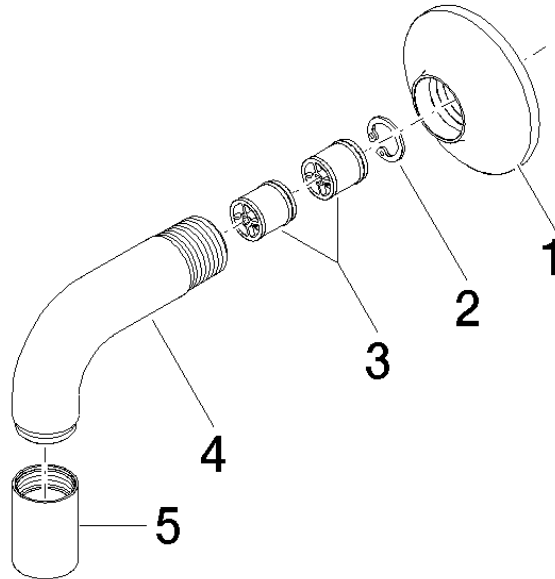

28 450 809

- 3/8" shower outlet
- rosette Ø 60 mm
- 1/2" connection

Intrinsic protection against back flow.

	Brushed Dark Platinum	28 450 809-99
	Chrome	28 450 809-00
	Brushed Platinum	28 450 809-06
	Platinum	28 450 809-08
	Dark Chrome	28 450 809-19
	Brushed Durabronze (23kt Gold)	28 450 809-28
	Brushed Bronze	28 450 809-42
	Brushed Champagne (22kt Gold)	28 450 809-46
	Champagne (22kt Gold)	28 450 809-47

Recommended miscellaneous

- Concealed wall elbow -** 35 085 970 90
- max. recess depth 163 mm
 - min. recess depth 90 mm

28 450 809

mm [inches]

Flow rate chart

Certificates

WRAS_1810006. Belgaqua_22_280_2 IAPMO_4976 (4).
7_7.

28 450 809

Spare parts list

No.	Item Number	Name	Quantity used	Delivery time
1	90 27 80 021 00-99	rosette	1	30
2	09 16 01 014 90	ring	1	2
3	90 23 01 040 00 90	back-flow preventer	2	2
4	09 11 03 123-99	connection	1	30
5	90 21 02 069 00-99	cover	1	30