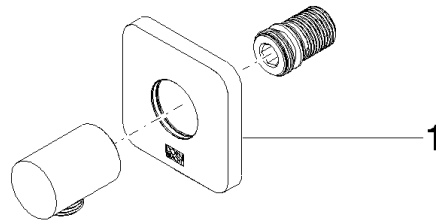

DORNBACHT YARRE Wall elbow - Chrome

28 450 832

- 1/2" shower outlet
- rosette 60 x 60 mm
- 1/2" connection
- rosette 60 x 60 mm
- WRAS 2305028

Intrinsic protection against back flow.

Chrome

28 450 832-00

Soft Black

28 450 832-69

Recommended miscellaneous

Concealed wall elbow -

35 085 970 90

- max. recess depth 163 mm
- min. recess depth 90 mm

DORNBRACHT YARRE Wall elbow - Chrome

28 450 832

mm [inches]

Certificates

WRAS_2305028.

DORNBACHT YARRE Wall elbow - Chrome

28 450 832

Spare parts list

No.	Item Number	Name	Quantity used	Delivery time
1	90 27 83 020 00-00	rosette	1	2