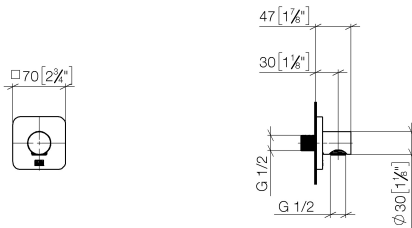

DORNBACHT YARRE Wall elbow - Chrome

28 450 832

- 1/2" shower outlet
- rosette 60 x 60 mm
- 1/2" connection
- rosette 60 x 60 mm
- WRAS 2305028

Intrinsic protection against back flow.

Chrome

28 450 832-00

Soft Black

28 450 832-69

Recommended miscellaneous

Concealed wall elbow -

35 085 970 90

- max. recess depth 163 mm
- min. recess depth 90 mm

DORNBRACHT YARRE Wall elbow - Chrome

28 450 832

mm [inches]

Certificates

WRAS_2305028.

DORNBACHT YARRE Wall elbow - Chrome

28 450 832

Spare parts list

No.	Item Number	Name	Quantity used	Delivery time
1	90 27 83 020 00-00	rosette	1	2