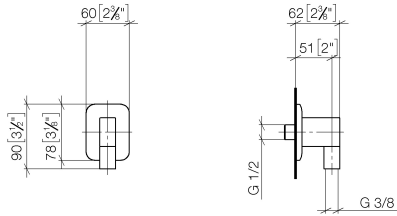

28 450 845

- 3/8" shower outlet
- rosette 60 x 78 mm
- 1/2" connection
- WRAS 2310091

Intrinsic protection against back flow.

	Brushed Platinum	28 450 845-06
	Chrome	28 450 845-00
	Dark Chrome	28 450 845-19
	Brushed Light Gold	28 450 845-27
	Matte Black	28 450 845-33
	Brushed Chrome	28 450 845-93
	Brushed Dark Platinum	28 450 845-99

**Recommended miscellaneous**

- Concealed wall elbow -** 35 085 970 90
- max. recess depth 163 mm
  - min. recess depth 90 mm

# LISSÉ Wall elbow - Brushed Platinum

LISSÉ

28 450 845

mm [inches]