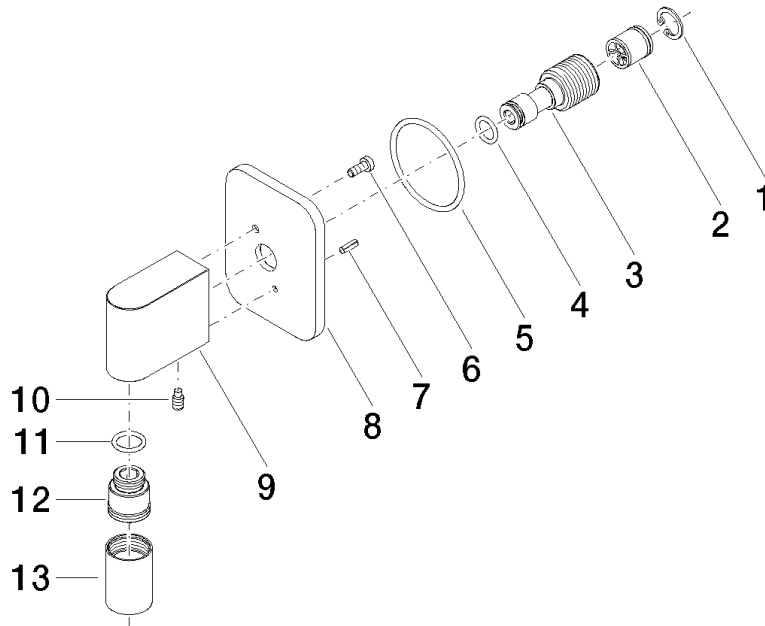

28 450 845

- 3/8" shower outlet
- rosette 60 x 78 mm
- 1/2" connection

Intrinsic protection against back flow.

	Dark Chrome	28 450 845-19
	Chrome	28 450 845-00
	Brushed Platinum	28 450 845-06
	Brushed Light Gold	28 450 845-27
	Matte Black	28 450 845-33
	Brushed Chrome	28 450 845-93
	Brushed Dark Platinum	28 450 845-99

28 450 845

mm [inches]

**Flow rate chart**

**Certificates**

WRAS\_2310091.

28 450 845

Parts for other finishes can be found here: [Chrome](#)

### Spare parts list

No.	Item Number	Name	Quantity used	Delivery time
1	09 16 01 014 90	ring	1	2
2	90 23 01 141 00 90	back-flow preventer	1	2
3	09 24 03 116 20 90	nipple	1	2
4	09 14 10 008 90	seal	1	2
5	09 14 10 142 90	seal	1	2
6	09 30 30 054 90	screw	1	2
7	09 31 11 026 90	pin	1	2
8	09 27 84 021-19	rosette	1	60
9	09 11 03 046-19	connection	1	20
10	09 31 11 005 90	pin	1	2
11	90 14 10 077 00 90	seal	1	2
12	09 24 03 107 20 90	nipple	1	2
13	90 21 02 069 00-19	cover	1	20