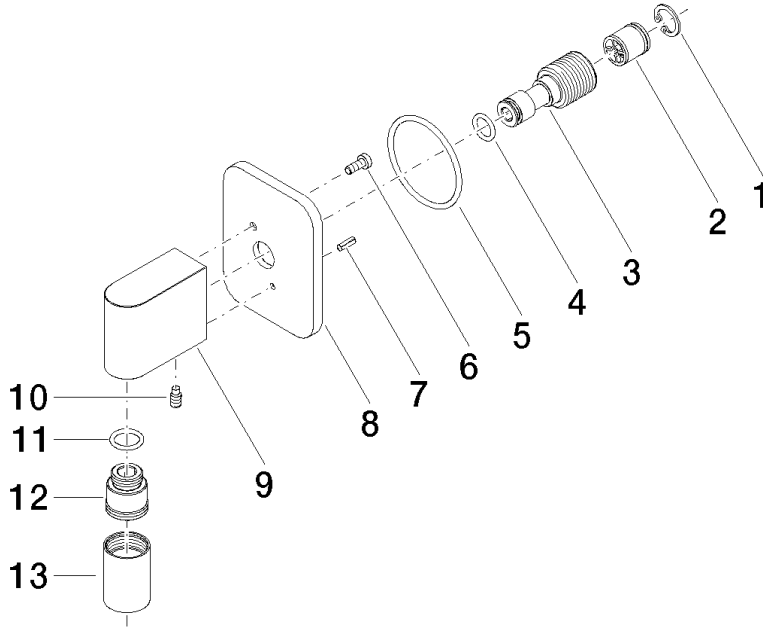

28 450 845

- 3/8" shower outlet
- rosette 60 x 78 mm
- 1/2" connection
- WRAS 2310091

Intrinsic protection against back flow.

	Light Gold	28 450 845-26
	Chrome	28 450 845-00
	Brushed Platinum	28 450 845-06
	Dark Chrome	28 450 845-19
	Brushed Light Gold	28 450 845-27
	Matte Black	28 450 845-33
	Brushed Chrome	28 450 845-93
	Brushed Dark Platinum	28 450 845-99

Recommended miscellaneous

- Concealed wall elbow -** 35 085 970 90
- min. recess depth 90 mm
 - max. recess depth 163 mm

28 450 845

mm [inches]

Flow rate chart

Codes & Standards

Scottish Water
Byelaws

UK Water Supply
Regulations

LISSÉ Wall elbow - Light Gold

LISSÉ

28 450 845

Certificates

WRAS_2310

Spare parts list