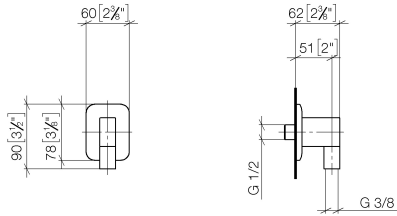

28 450 845

- 3/8" shower outlet
- rosette 60 x 78 mm
- 1/2" connection
- WRAS 2310091

Intrinsic protection against back flow.

	Light Gold	28 450 845-26
	Chrome	28 450 845-00
	Brushed Platinum	28 450 845-06
	Dark Chrome	28 450 845-19
	Brushed Light Gold	28 450 845-27
	Matte Black	28 450 845-33
	Brushed Chrome	28 450 845-93
	Brushed Dark Platinum	28 450 845-99

Recommended miscellaneous

- Concealed wall elbow -** 35 085 970 90
- min. recess depth 90 mm
 - max. recess depth 163 mm

28 450 845

mm [inches]

Flow rate chart

Codes & Standards

Scottish Water
Byelaws

UK Water Supply
Regulations

LISSÉ Wall elbow - Light Gold

LISSÉ

28 450 845

Certificates

WRAS_2310

Spare parts list