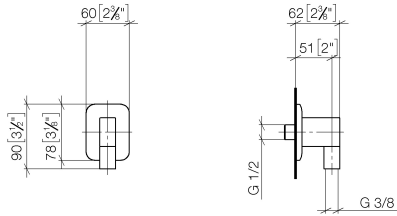

LISSÉ Wall elbow - Brushed Light Gold

LISSÉ

28 450 845

- 3/8" shower outlet
- rosette 60 x 78 mm
- 1/2" connection
- WRAS 2310091

Intrinsic protection against back flow.

	Brushed Light Gold	28 450 845-27
	Chrome	28 450 845-00
	Brushed Platinum	28 450 845-06
	Dark Chrome	28 450 845-19
	Matte Black	28 450 845-33
	Brushed Chrome	28 450 845-93
	Brushed Dark Platinum	28 450 845-99

Recommended miscellaneous

Concealed wall elbow - 35 085 970 90

- min. recess depth 90 mm
- max. recess depth 163 mm

28 450 845

mm [inches]

Flow rate chart

Codes & Standards

Scottish Water
Byelaws

UK Water Supply
Regulations

LISSÉ Wall elbow - Brushed Light Gold

LISSÉ

28 450 845

Certificates

WRAS_2310

28 450 845

Product version from 3/2/2021

LISSÉ Wall elbow - Brushed Light Gold

LISSÉ

28 450 845

Spare parts list

Product version from 3/2/2021

No.	Item Number	Name	Quantity used	Delivery time
	09 16 01 014 90	ring	12	2