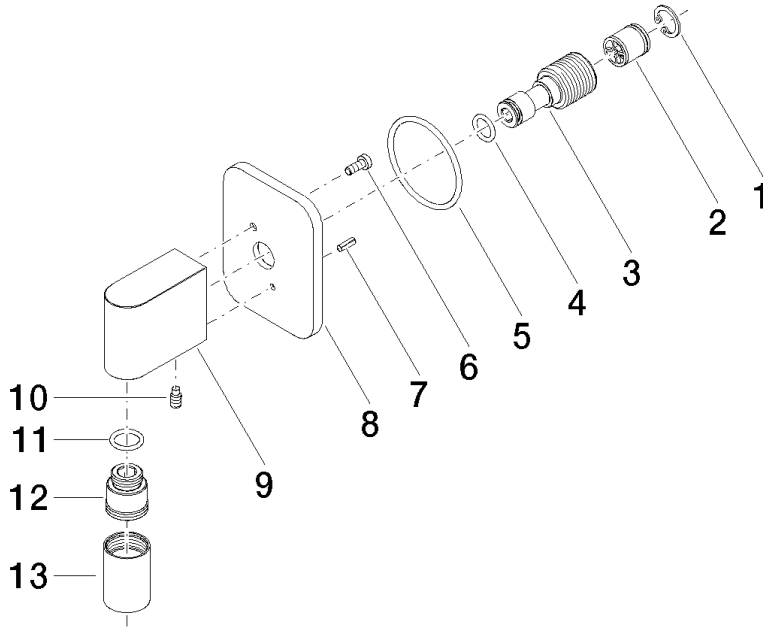

LISSÉ Wall elbow - Brushed Light Gold

LISSÉ

28 450 845

- 3/8" shower outlet
- rosette 60 x 78 mm
- 1/2" connection
- WRAS 2310091

Intrinsic protection against back flow.

	Brushed Light Gold	28 450 845-27
	Chrome	28 450 845-00
	Brushed Platinum	28 450 845-06
	Dark Chrome	28 450 845-19
	Matte Black	28 450 845-33
	Brushed Chrome	28 450 845-93
	Brushed Dark Platinum	28 450 845-99

Recommended miscellaneous

Concealed wall elbow - 35 085 970 90

- min. recess depth 90 mm
- max. recess depth 163 mm

28 450 845

mm [inches]

Flow rate chart

Codes & Standards

Scottish Water
Byelaws

UK Water Supply
Regulations

LISSÉ Wall elbow - Brushed Light Gold

LISSÉ

28 450 845

Certificates

WRAS_2310

28 450 845

Product version from 3/2/2021

LISSÉ Wall elbow - Brushed Light Gold

LISSÉ

28 450 845

Spare parts list

Product version from 3/2/2021

No.	Item Number	Name	Quantity used	Delivery time
	09 16 01 014 90	ring	12	2